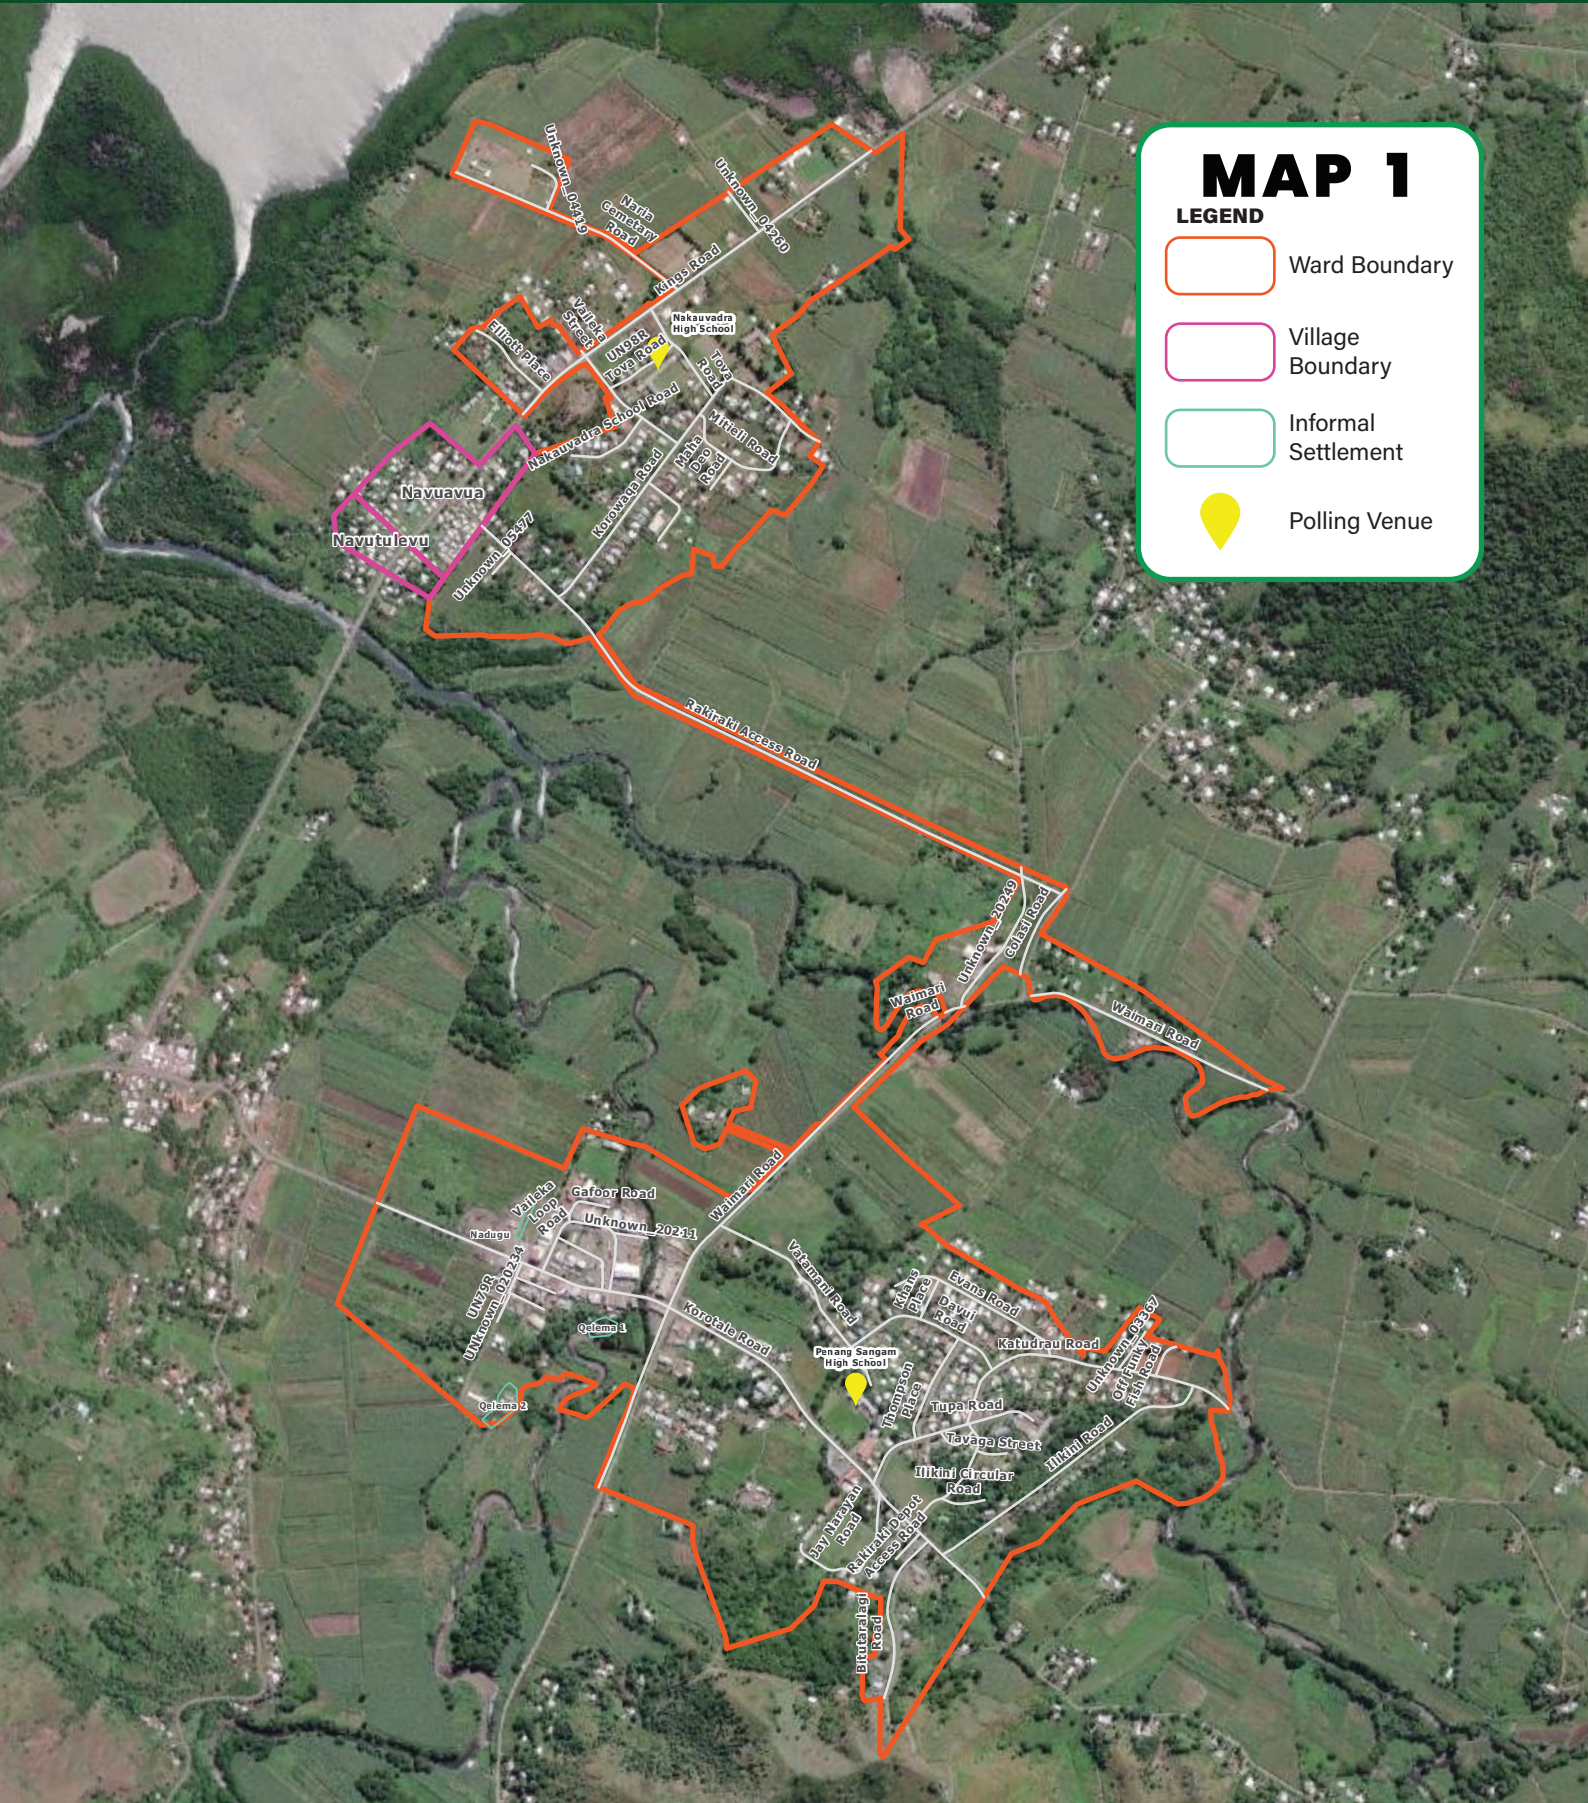

# RAKIRAKI TOWN WARD BOUNDARY MAP

## MAP 1

## MAP 2

### LEGEND

Village Boundary

Polling Venue