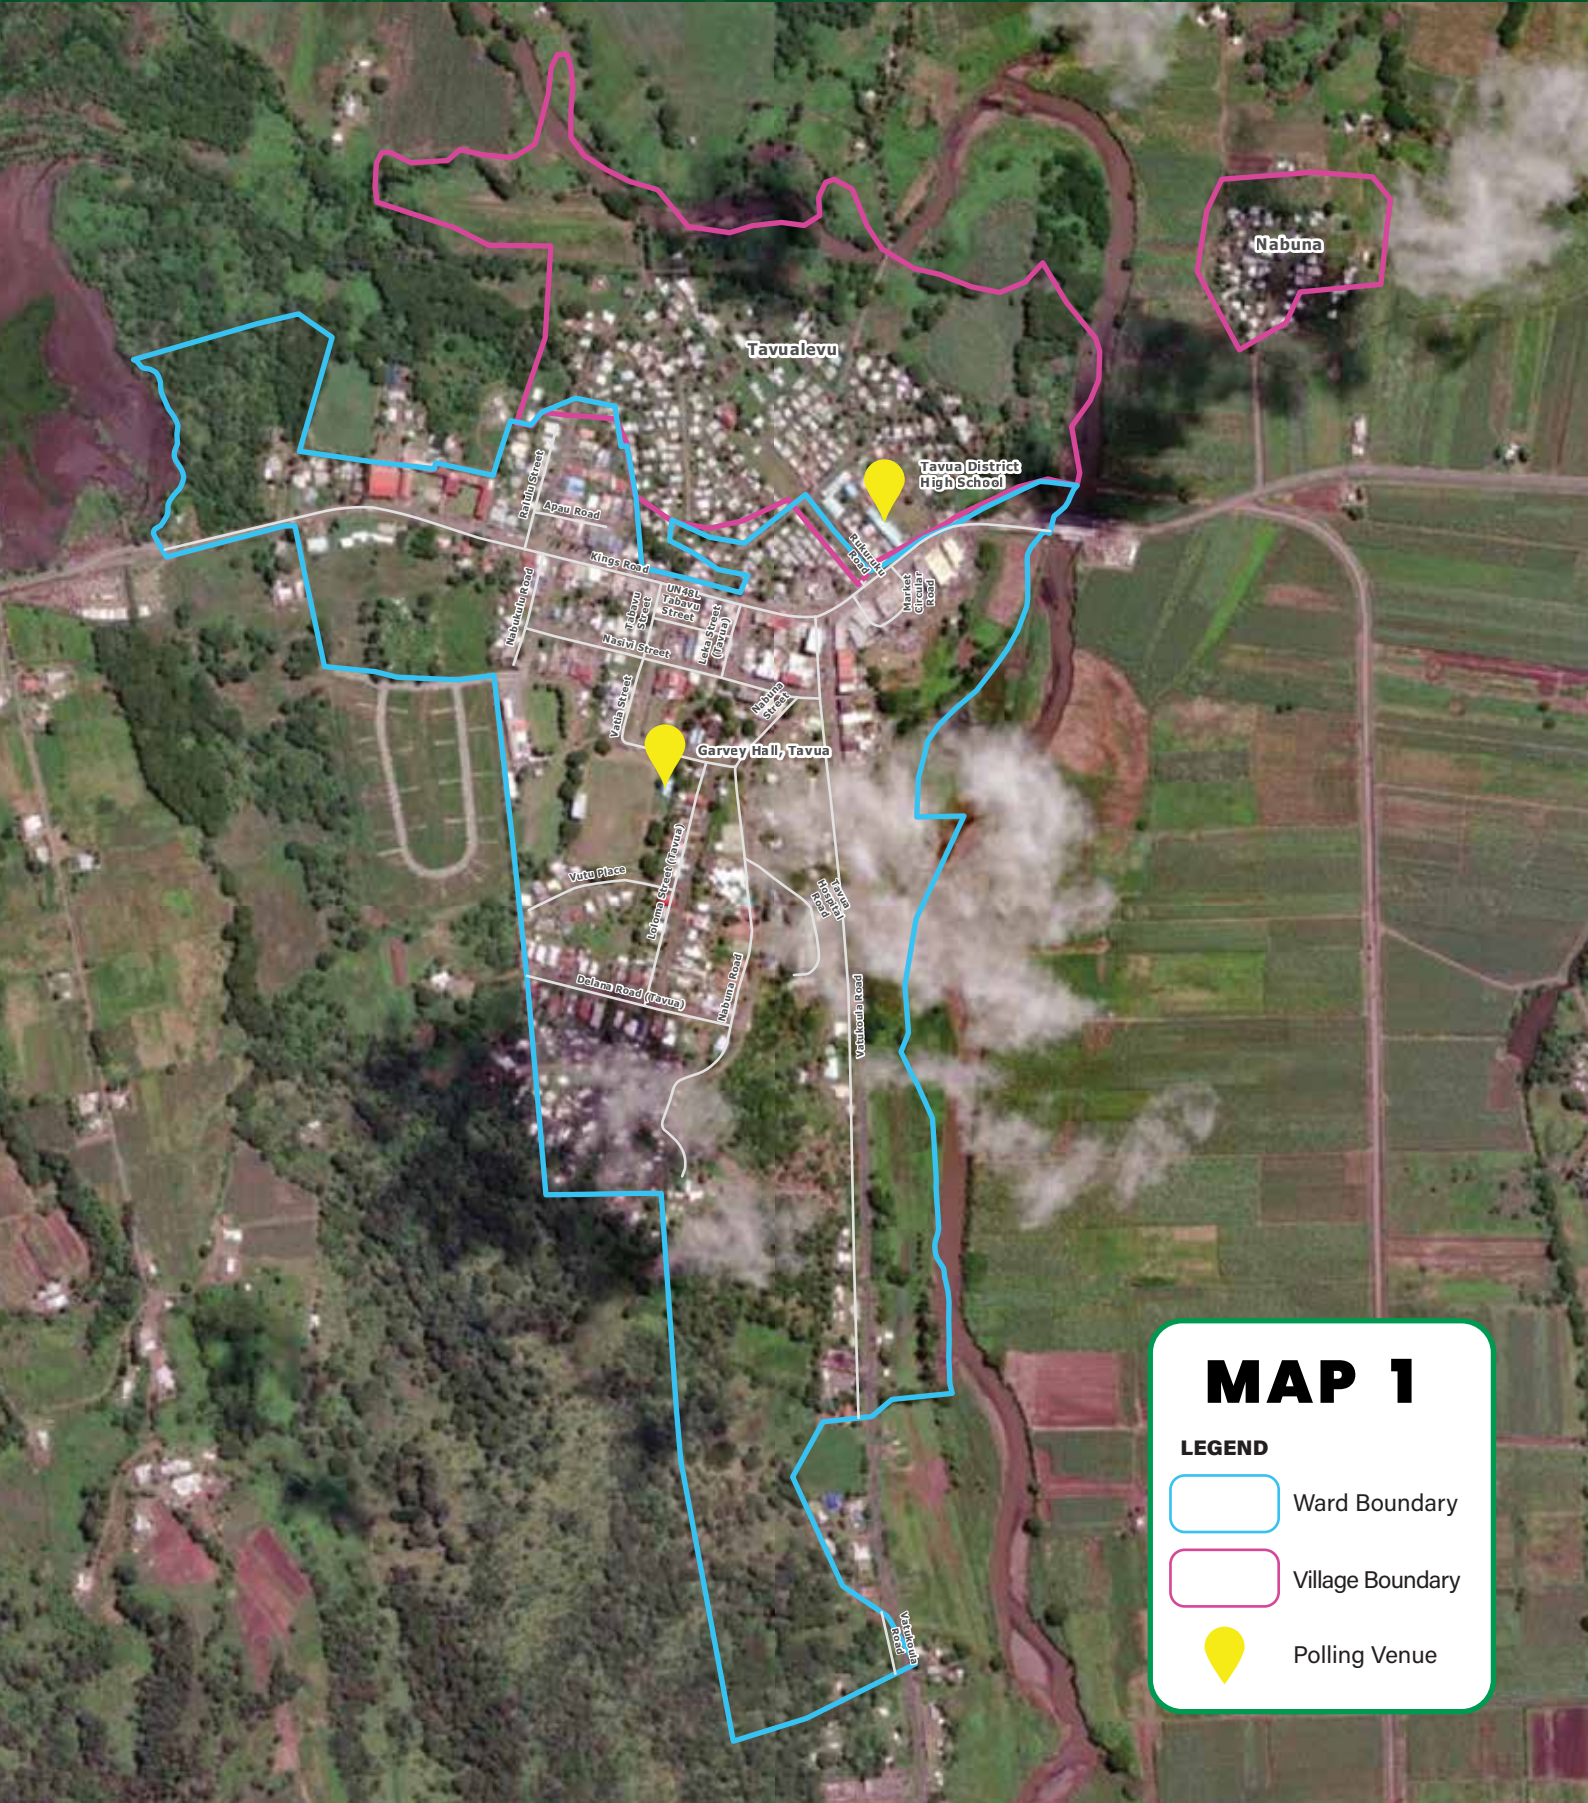

2026

LOCAL
GOVERNMENT
ELECTIONS
VOTER REGISTRATION
MAP GUIDE

TAVUA MUNICIPAL

TAVUA TOWN WARD

ROADS/STREETS	VILLAGE	POLLING VENUE
Delana Road (Tavua) Kings Road Leka Street (Tavua) Loloma Street (Tavua) Market Circular Road Nabukulu Road Nabuna Road Nabuna Street Nasivi Street Ralulu Street Rukuruku Road Tabavu Street Tavua Hospital Road UN48L Tabavu Street Vatia Street Vatukoula Road Vutu Place		Garvey Hall, Tavua
	Nabuna Tavualevu	Tavua District High School
	<p>KEY: Black text Polling Venues - assigned to streets/ roads within the ward boundary Blue text Polling Venues - assigned to villages</p>	

TAVUA TOWN WARD BOUNDARY MAP

MAP 1

LEGEND

-  Ward Boundary
-  Village Boundary
-  Polling Venue

LOCAL GOVERNMENT ELECTIONS VOTER REGISTRATION MAP GUIDE