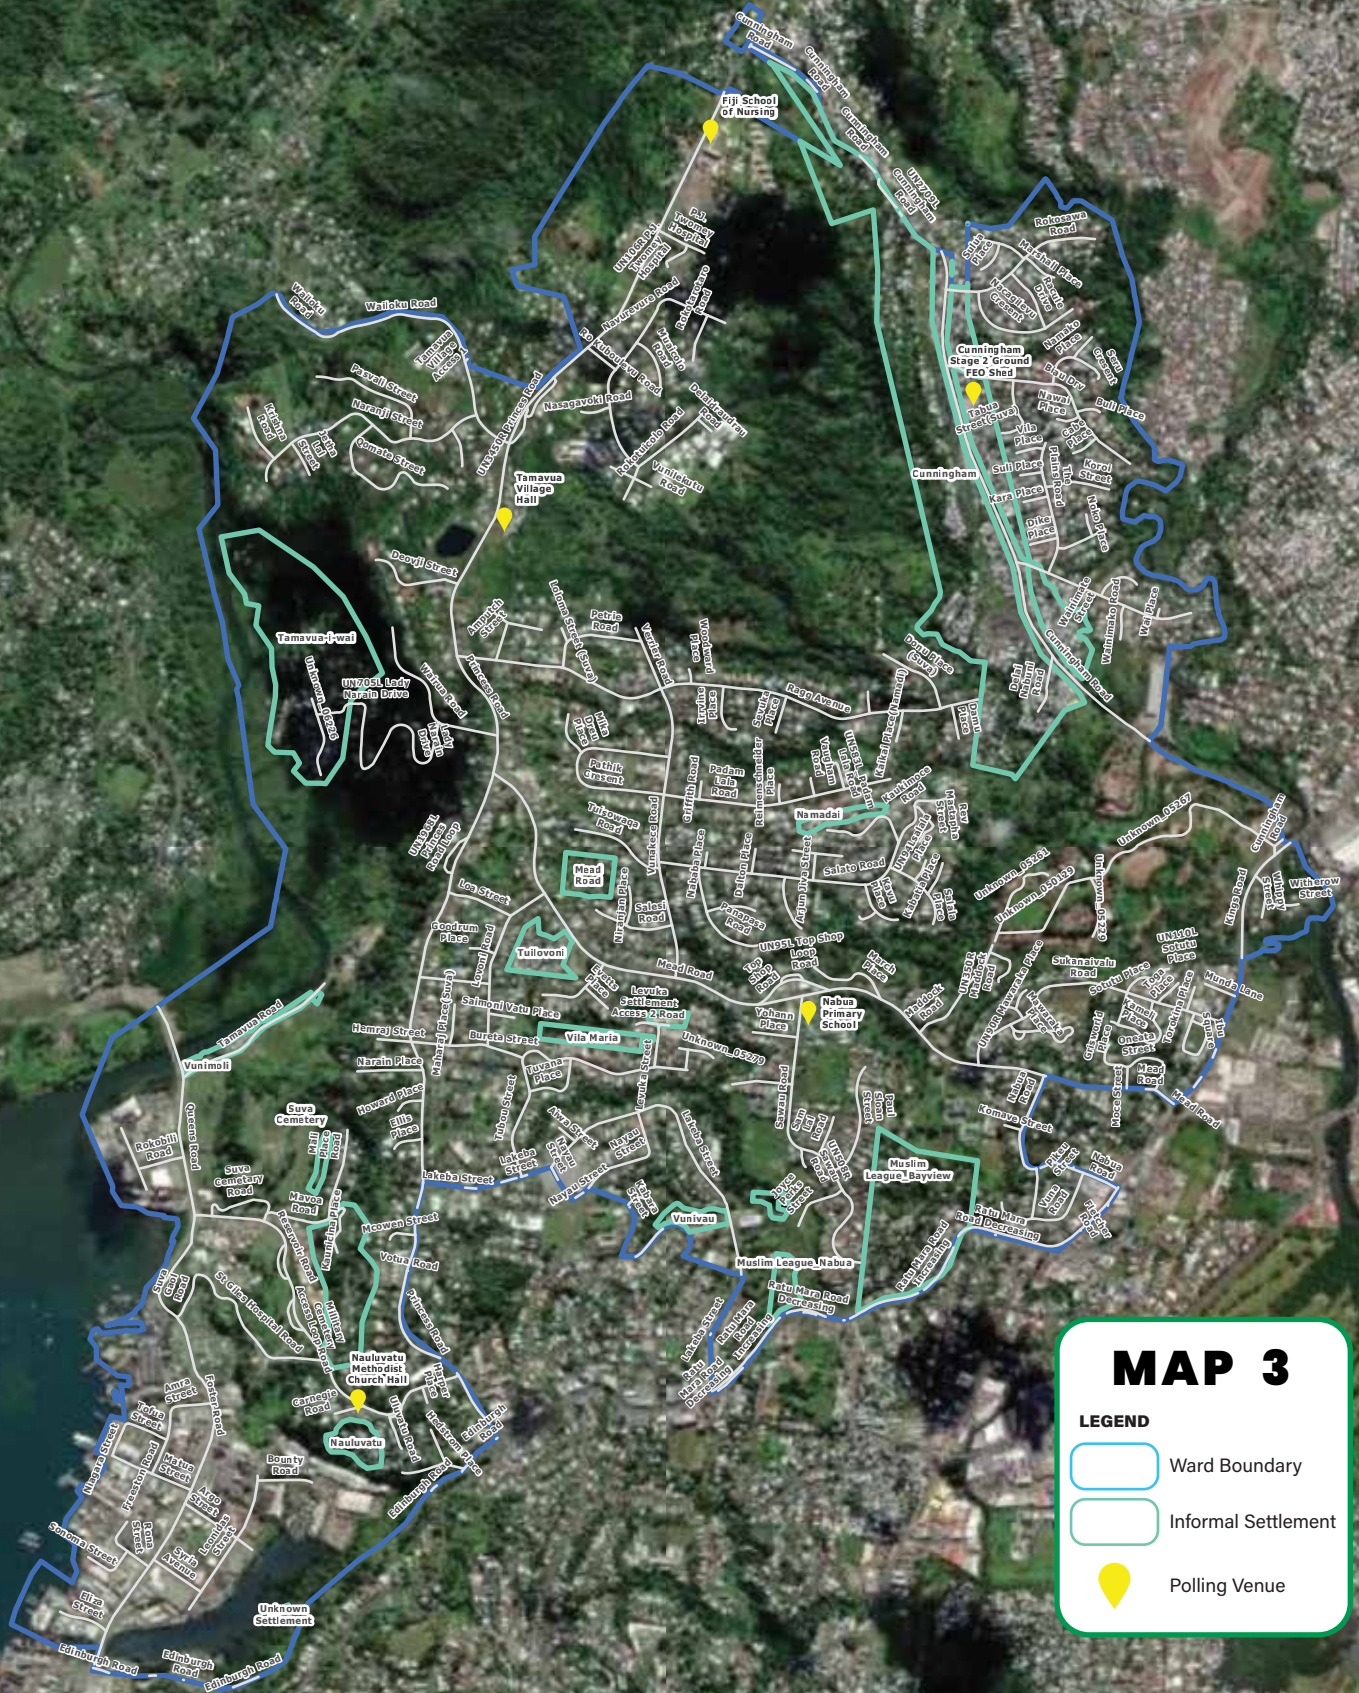

TAMAVUA WARD BOUNDARY MAP

MAP 3

LEGEND

- Ward Boundary
- Informal Settlement
- Polling Venue

TAXI

TAXI