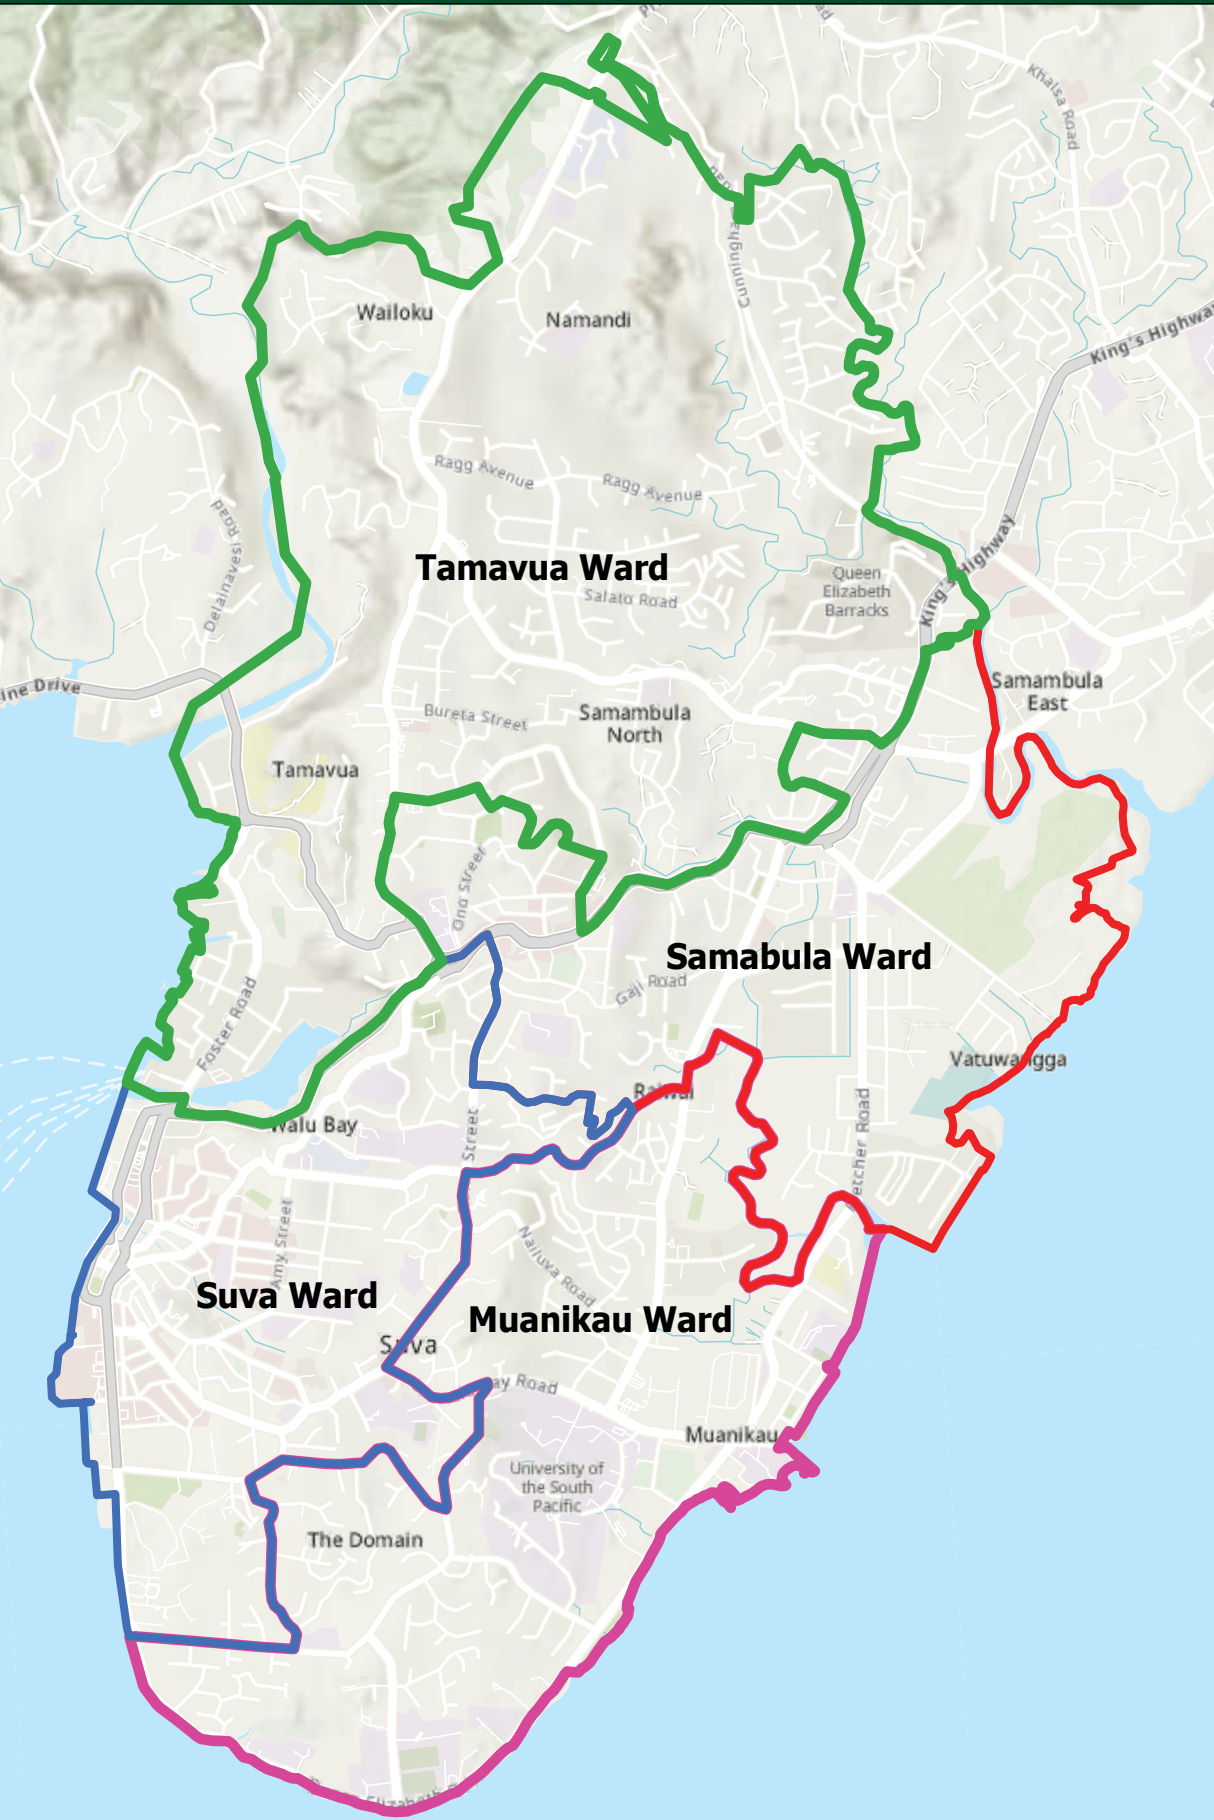

2026

LOCAL GOVERNMENT ELECTIONS VOTER REGISTRATION MAP GUIDE

SUVA MUNICIPAL

SUVA WARD

ROADS/STREETS	POLLING VENUE
Adi Davila Road	Holy Trinity Anglican School
Alexander Street	
Ambler Place	St Joseph's Secondary School
Amy Street	
Anand Street	
Armstrong Street	
Augustus Street	
Bakshi Street	
Bale Street	
Barton Road	
Bau Street	
Berckley Crescent	
Berry Road	
Blakelock	
Borrton Road	
Brewster Street	
Brewster Street 2	
Brown Street	
Butt Street	
Cakobau Road	
Carew Street	
Carnarvon Street	
Central Street	
Charles Street	
Clarke Street	
Cumming Street	
Cwm Hospital Road	
Davey Avenue	
Denison Road	
Deoki Street	
Desvoux Road	
Dhanji Street	
Dhurup Singh Road	
Disraeli Road	
Domain Road	
Dudley Street	
Duncan Road	
Eden Street	
Edinburgh Road	
Edward Street	
Ellery Street	
Epeli Street	

SUVA WARD

ROADS/STREETS	POLLING VENUE
Extension Street	Holy Trinity Anglican School
Forster Street	
Foster Road	St Joseph's Secondary School
Garvey Drive	
George Place	
Gladstone Road	
Goodenough Street	
Gordon Street	
Gorrie Street	
Government Buildings Road	
Grahame Road	
Grant Place	
Greig Street	
Harris Road	
Herbert Place	
Hercules Street	
High Street	
Holland Street	
Holmes Street	
Honson Street	
Horton Street	
Howell Road	
Hunter Street	
Huon Street	
Imthurn Road	
Johnson Street	
Joske Street	
Kikau Street	
Kimberly Street	
Kings Wharf Access Road	
Kini Street	
Knollys Street	
Kurusiga Place	
Laucala Bay Road	
Le Hunte Street	
Leka Street (Suva)	
Lekutu Street	
Loftus Street	
Lucys Lane	
Ma'Afu Street	
Macarthur Street	
Mahaffy Road	
Mal Street	
Malcolm Street	
Marion Street	
Marks Street	