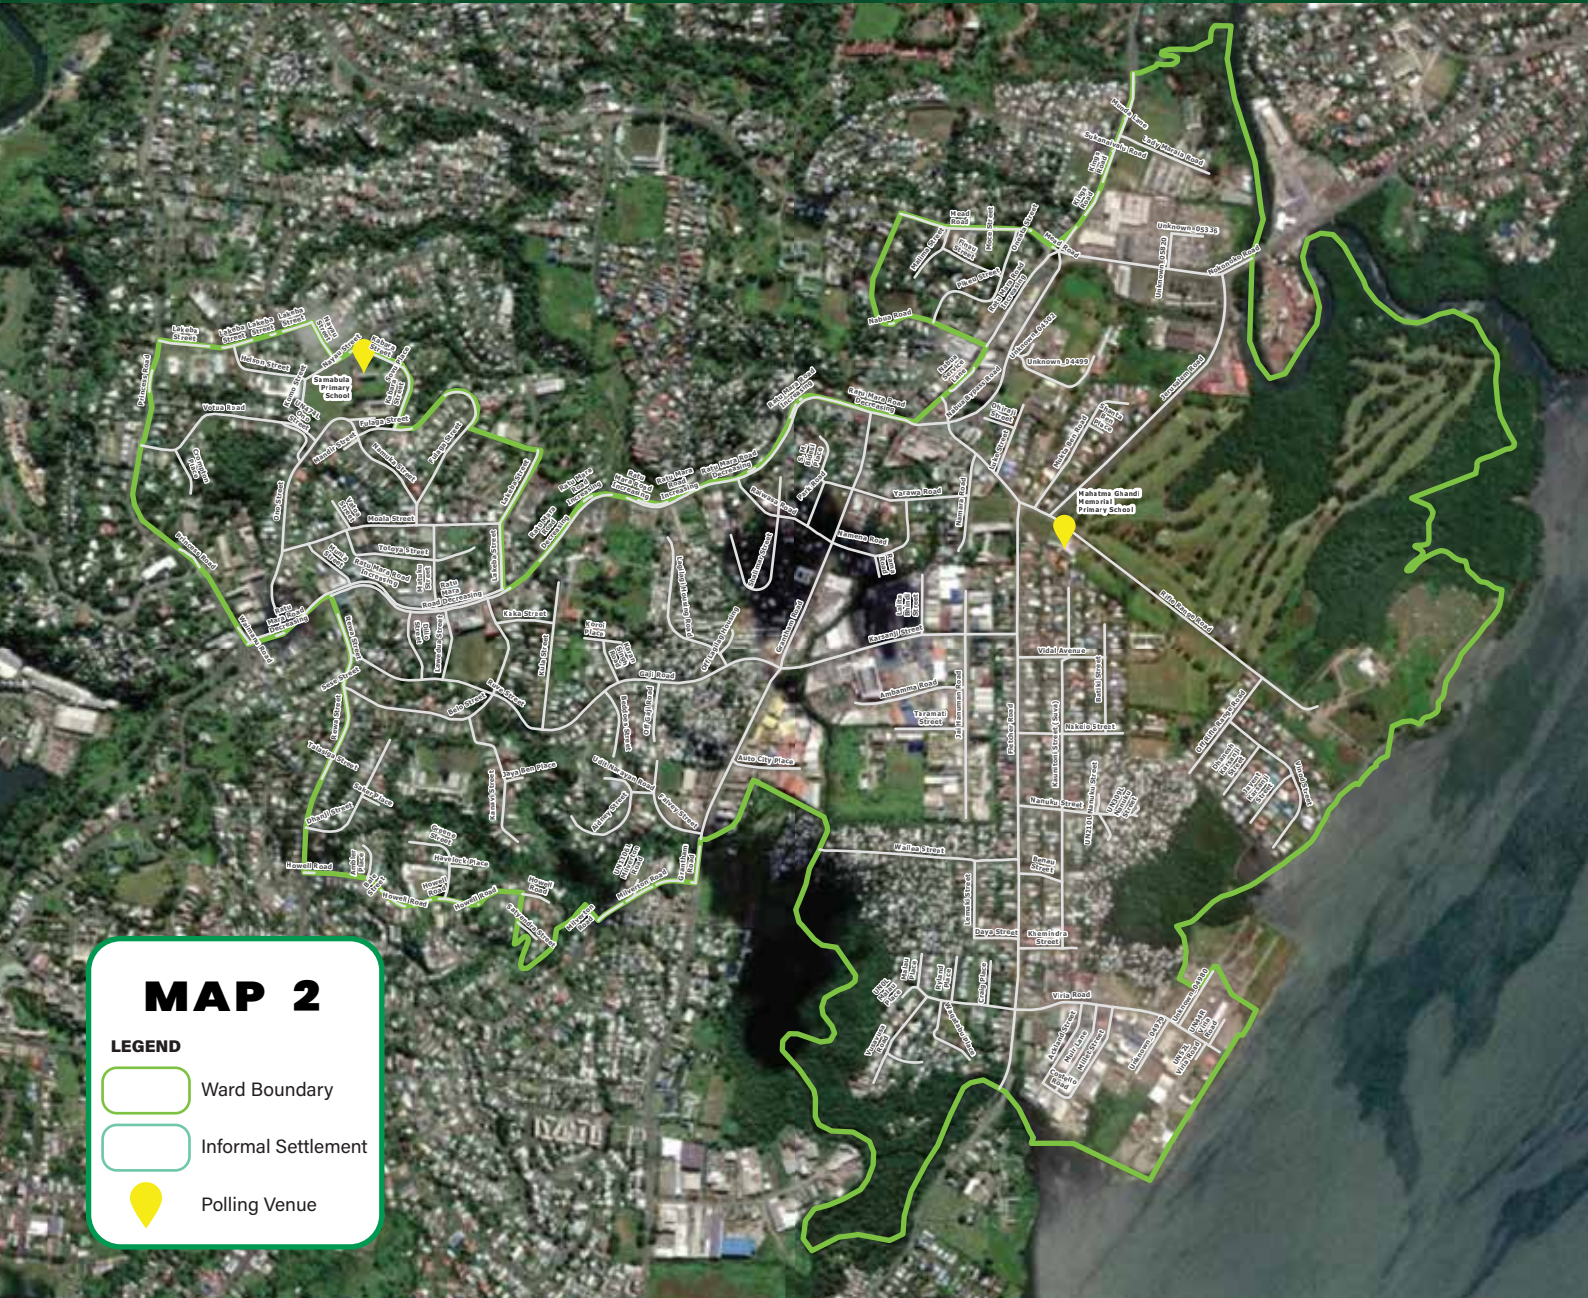

SAMABULA WARD BOUNDARY MAP

MAP 2

LEGEND

- Ward Boundary
- Informal Settlement
- Polling Venue