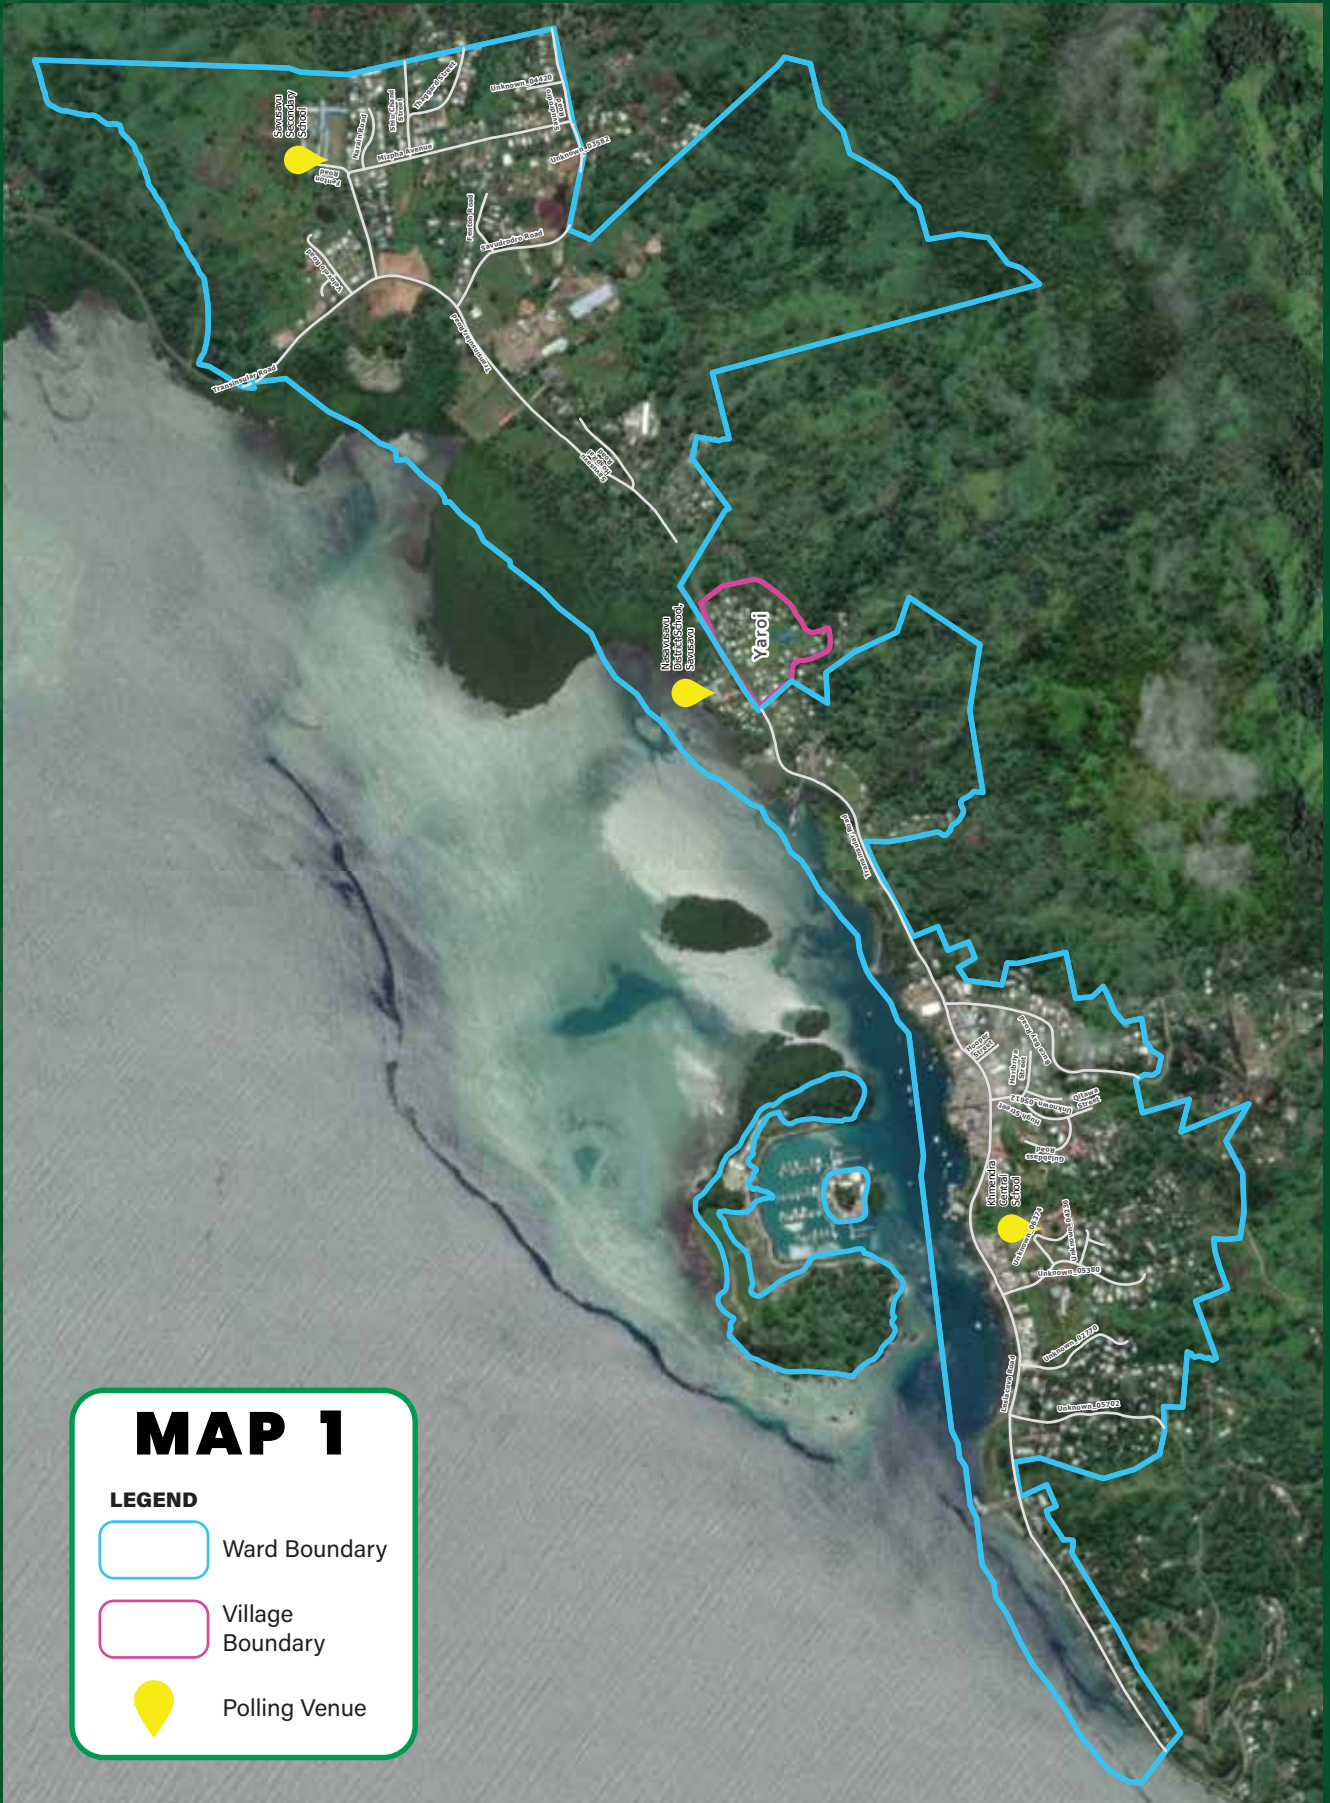

Fijian Elections Office
My Election. My Fiji

2026

LOCAL
GOVERNMENT
ELECTIONS
VOTER REGISTRATION
MAP GUIDE

SAVUSAVU MUNICIPAL

SAVUSAVU URBAN WARD

ROADS/STREETS	VILLAGES	POLLING VENUE
Buca Bay Road Fenton Road Gulabdass Road Haribriya Street Hooper Street Hugh Street Lesiaceva Road Mizpha Avenue Narain Road Qitawa Street Savudrodro Road Savusavu Hospital Road Shiu Chand Street Thaggard Street Transinsular Road Velovelo Road		Khmendra Central School Nasavusavu District School, Savusavu Savusavu Secondary School
	Yaroi	Khmendra Central School
	Naidi	Naidi Community Hall
	Savudrodro	Savudrodro Community Hall

KEY:

Black text Polling Venues - assigned to streets/ roads within the ward boundary

Blue text Polling Venues - assigned to villages

SAVUSAVU URBAN WARD BOUNDARY MAP

MAP 1

LEGEND

-  Ward Boundary
-  Village Boundary
-  Polling Venue

SAVUSAVU URBAN WARD – NAIDI VILLAGE BOUNDARY

MAP 2

LEGEND

 Village Boundary

 Polling Venue

SAVUSAVU URBAN WARD – SAVUDRODRO VILLAGE BOUNDARY

MAP 3

LEGEND

Village Boundary

Polling Venue

LOCAL GOVERNMENT ELECTIONS VOTER REGISTRATION MAP GUIDE