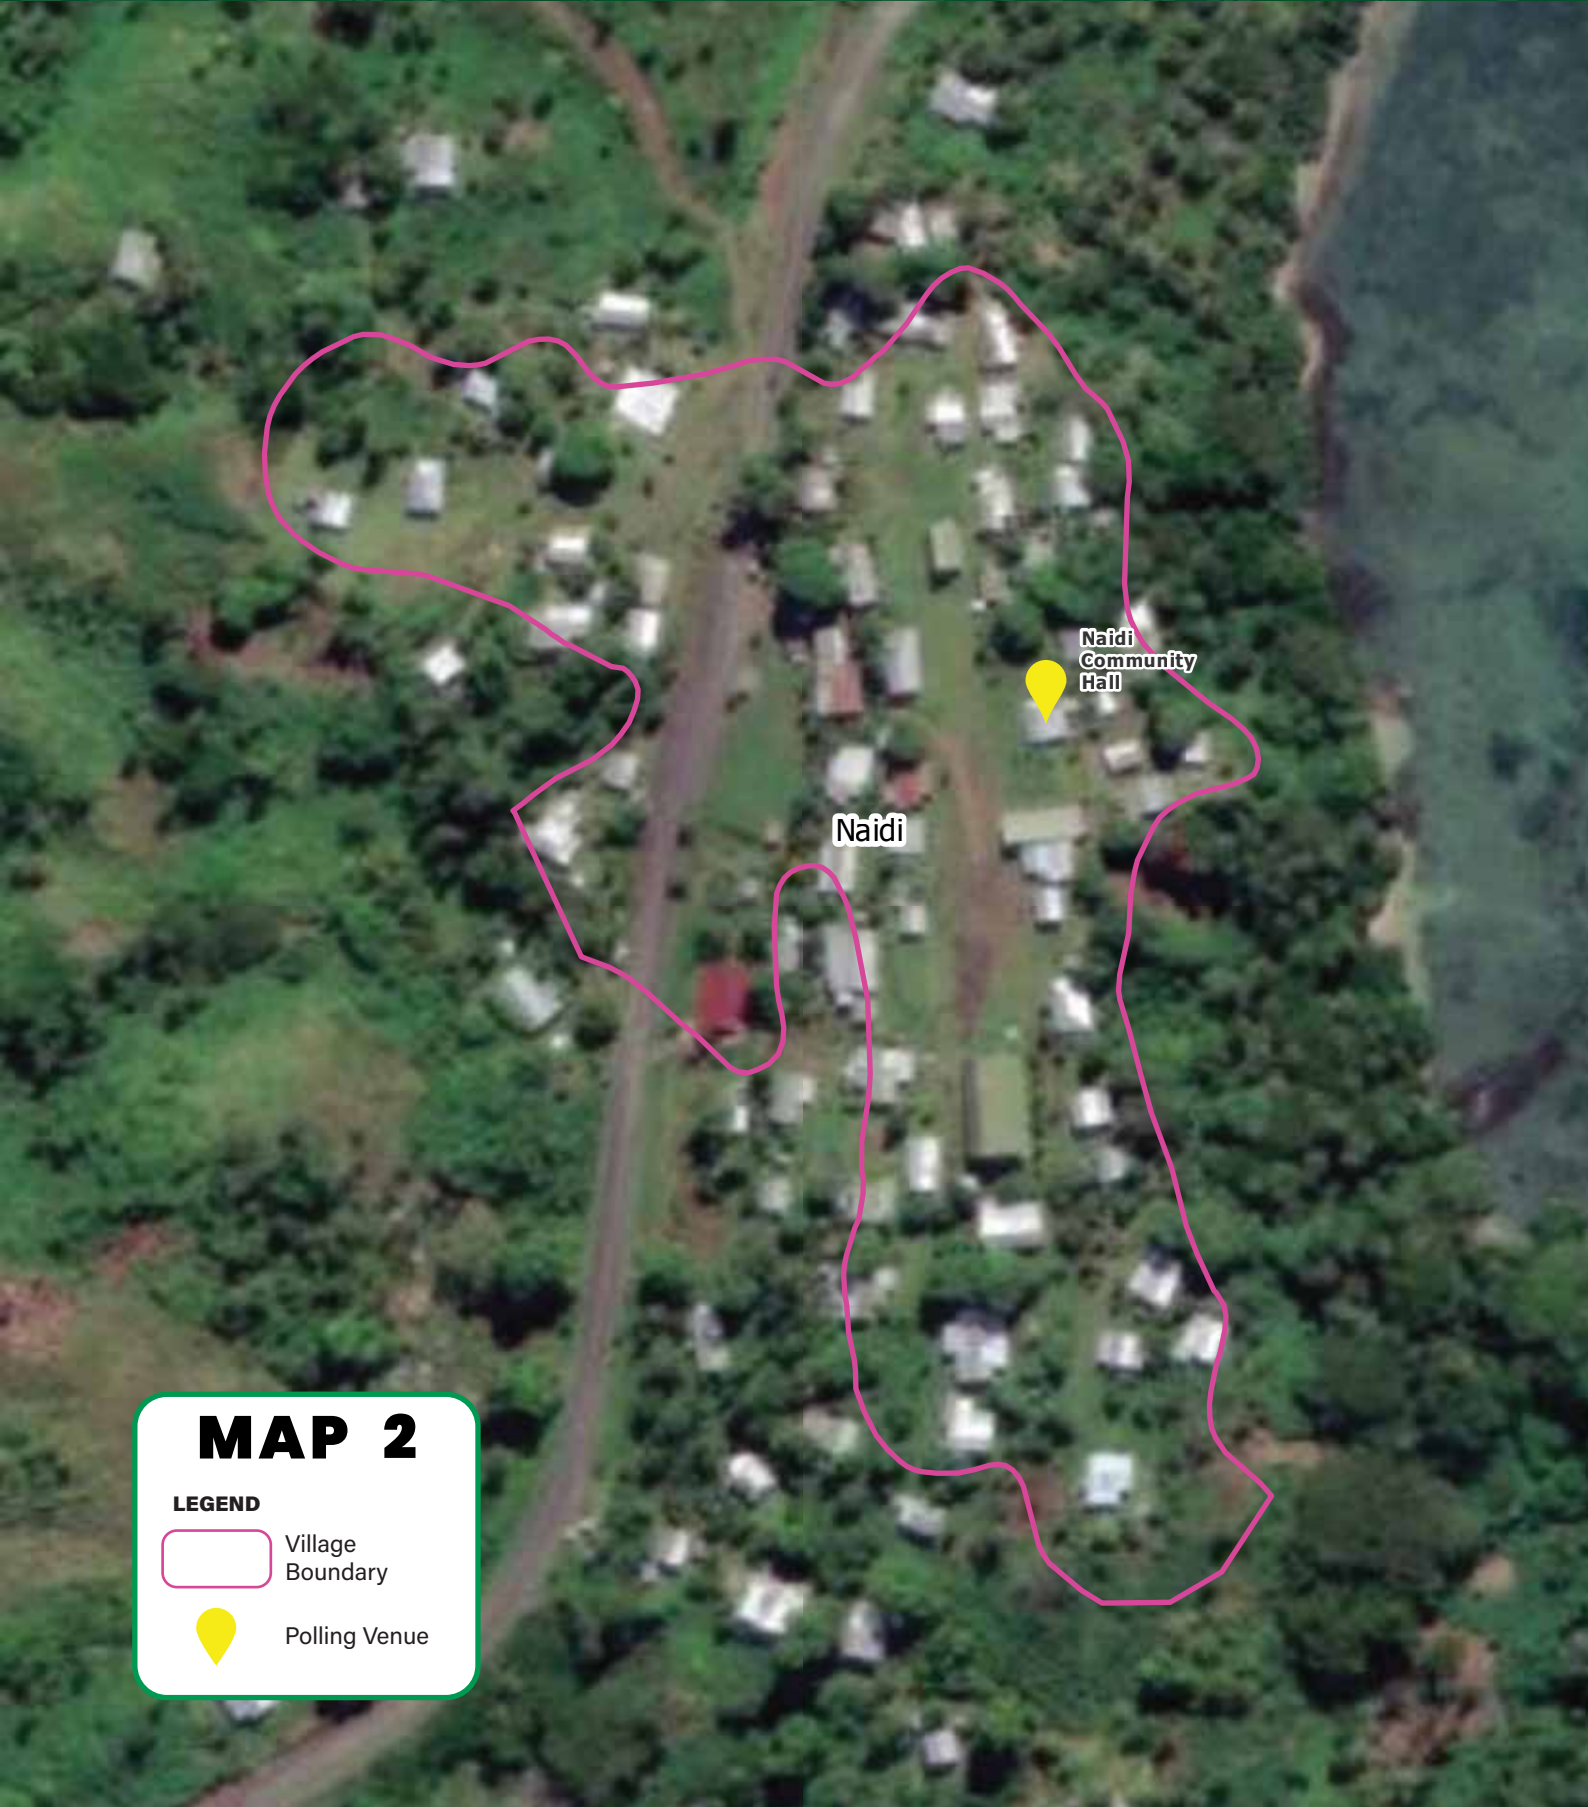

KEY:

Black text Polling Venues - assigned to streets/ roads within the ward boundary

Blue text Polling Venues - assigned to villages

SAVUSAVU URBAN WARD BOUNDARY MAP

MAP 1

LEGEND

-  Ward Boundary
-  Village Boundary
-  Polling Venue

SAVUSAVU URBAN WARD – NAIDI VILLAGE BOUNDARY

MAP 2

LEGEND

 Village Boundary

 Polling Venue

SAVUSAVU URBAN WARD – SAVUDRODRO VILLAGE BOUNDARY

MAP 3

LEGEND

Village Boundary

Polling Venue

LOCAL GOVERNMENT ELECTIONS VOTER REGISTRATION MAP GUIDE