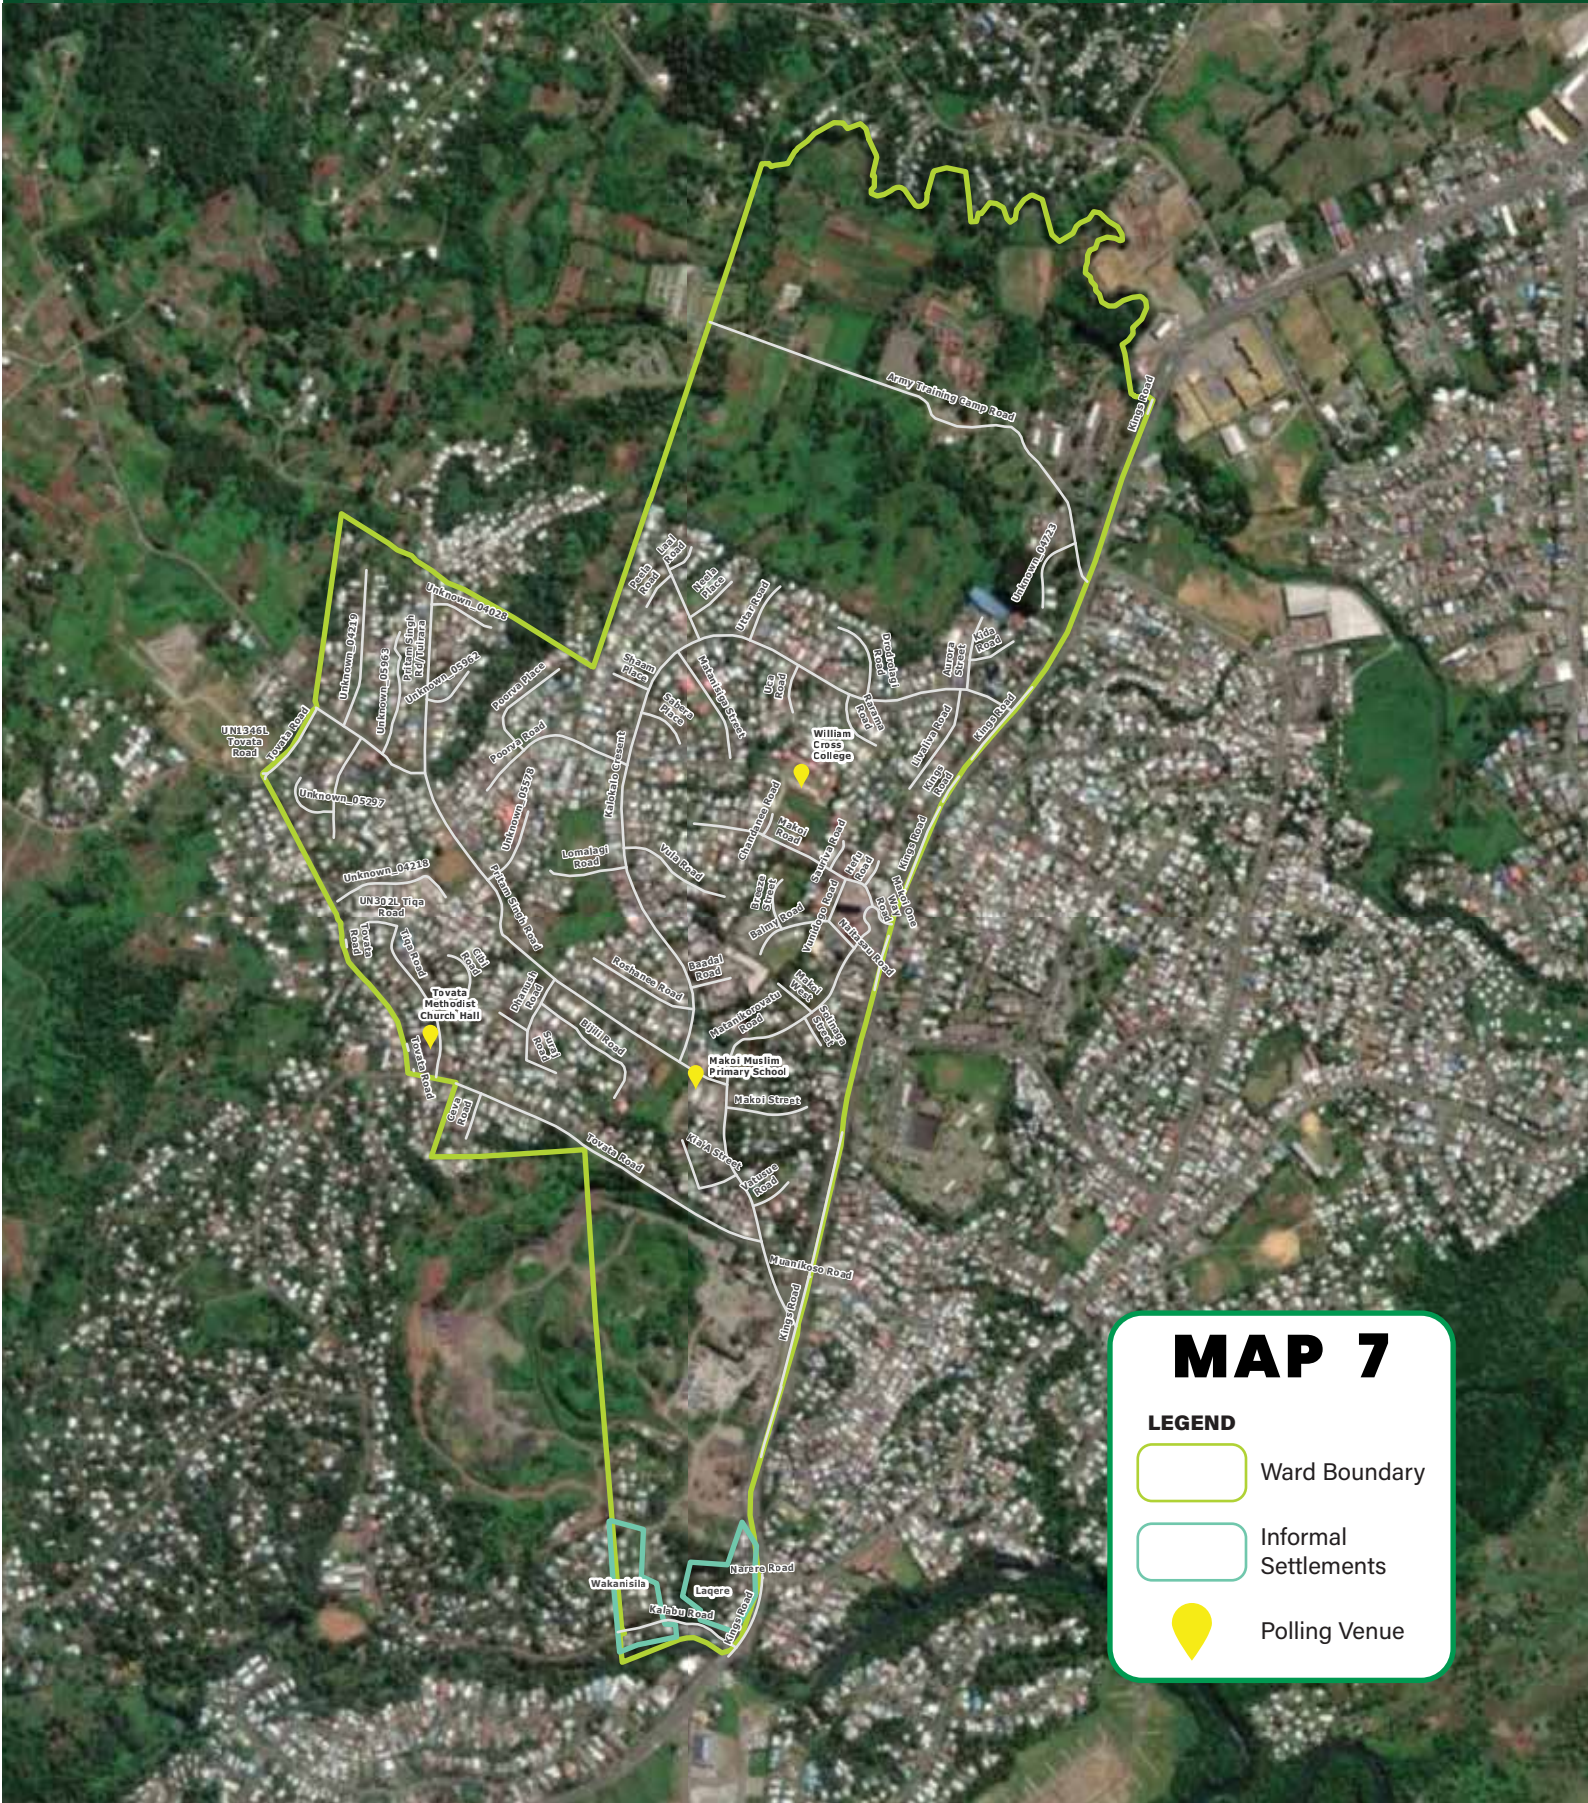

MAKOI/TUIRARA/LAQERE WARD BOUNDARY MAP