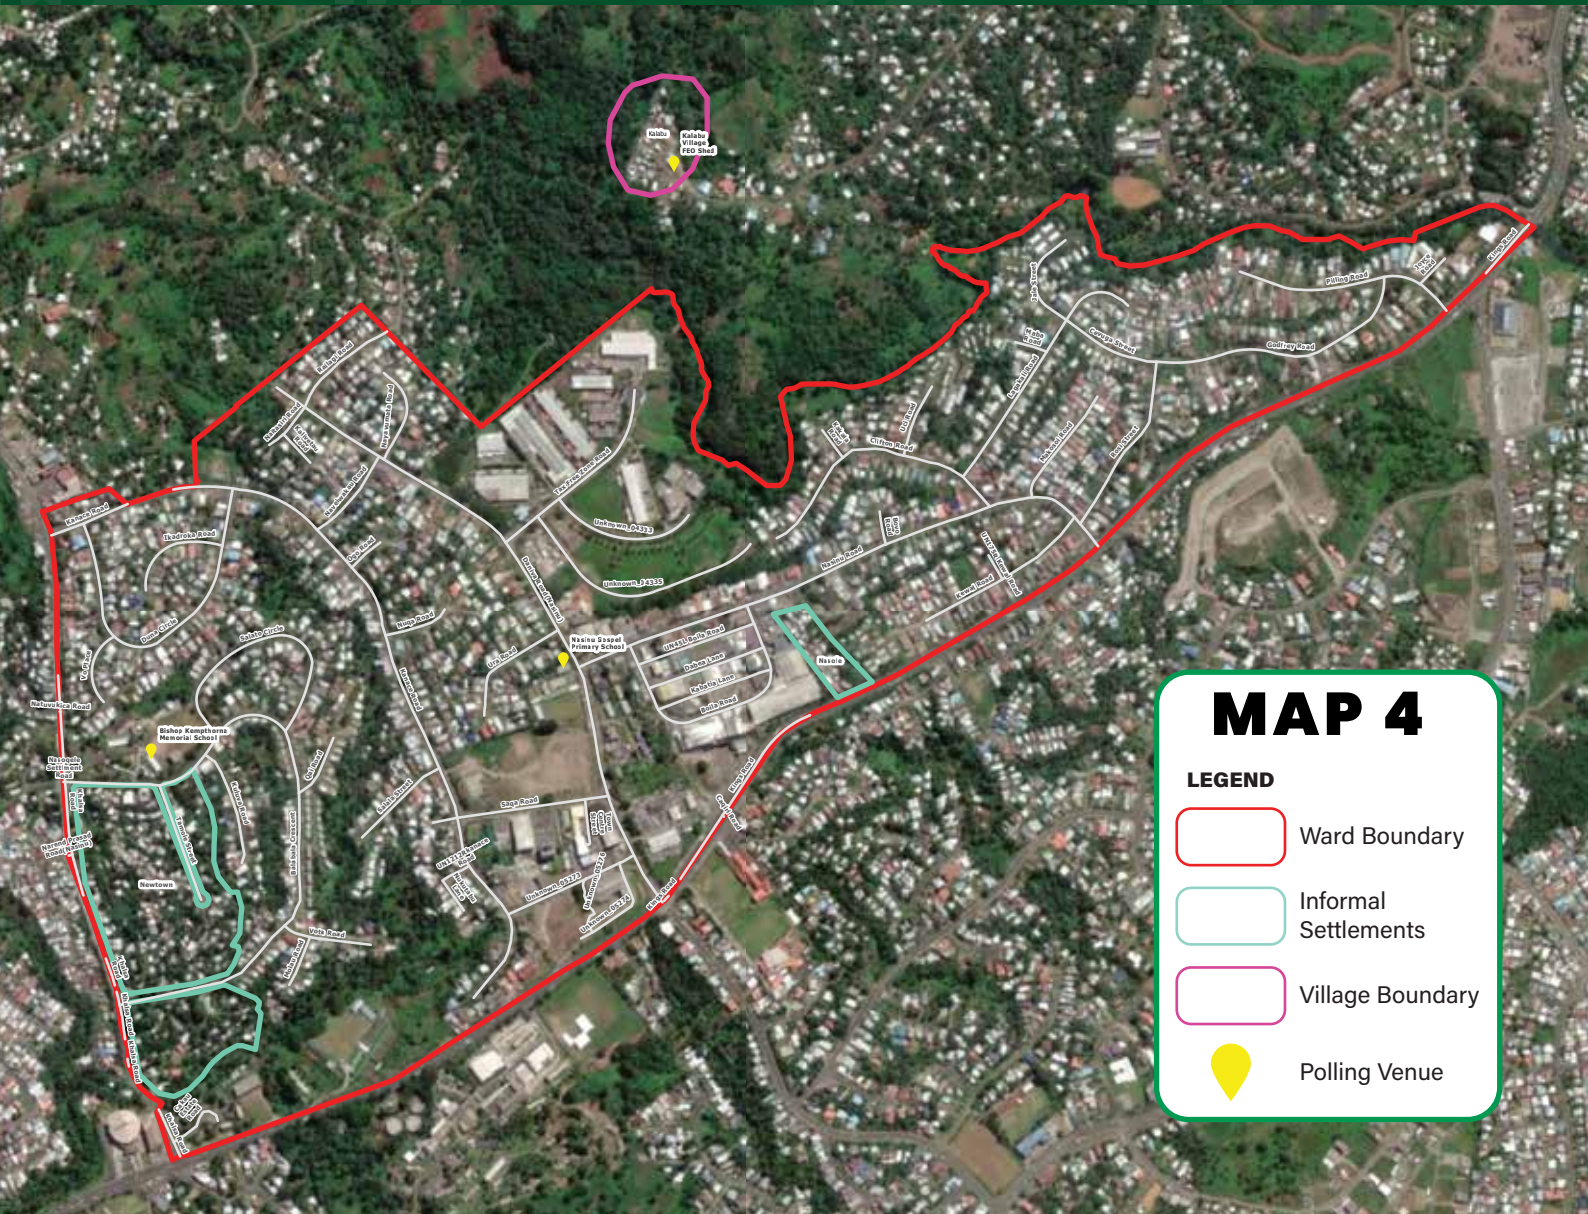

KALABU/NAVEIWAKAU/NEWTOWN/VALELEVU WARD BOUNDARY MAP

MAP 4

LEGEND

- Ward Boundary
- Informal Settlements
- Village Boundary
- Polling Venue