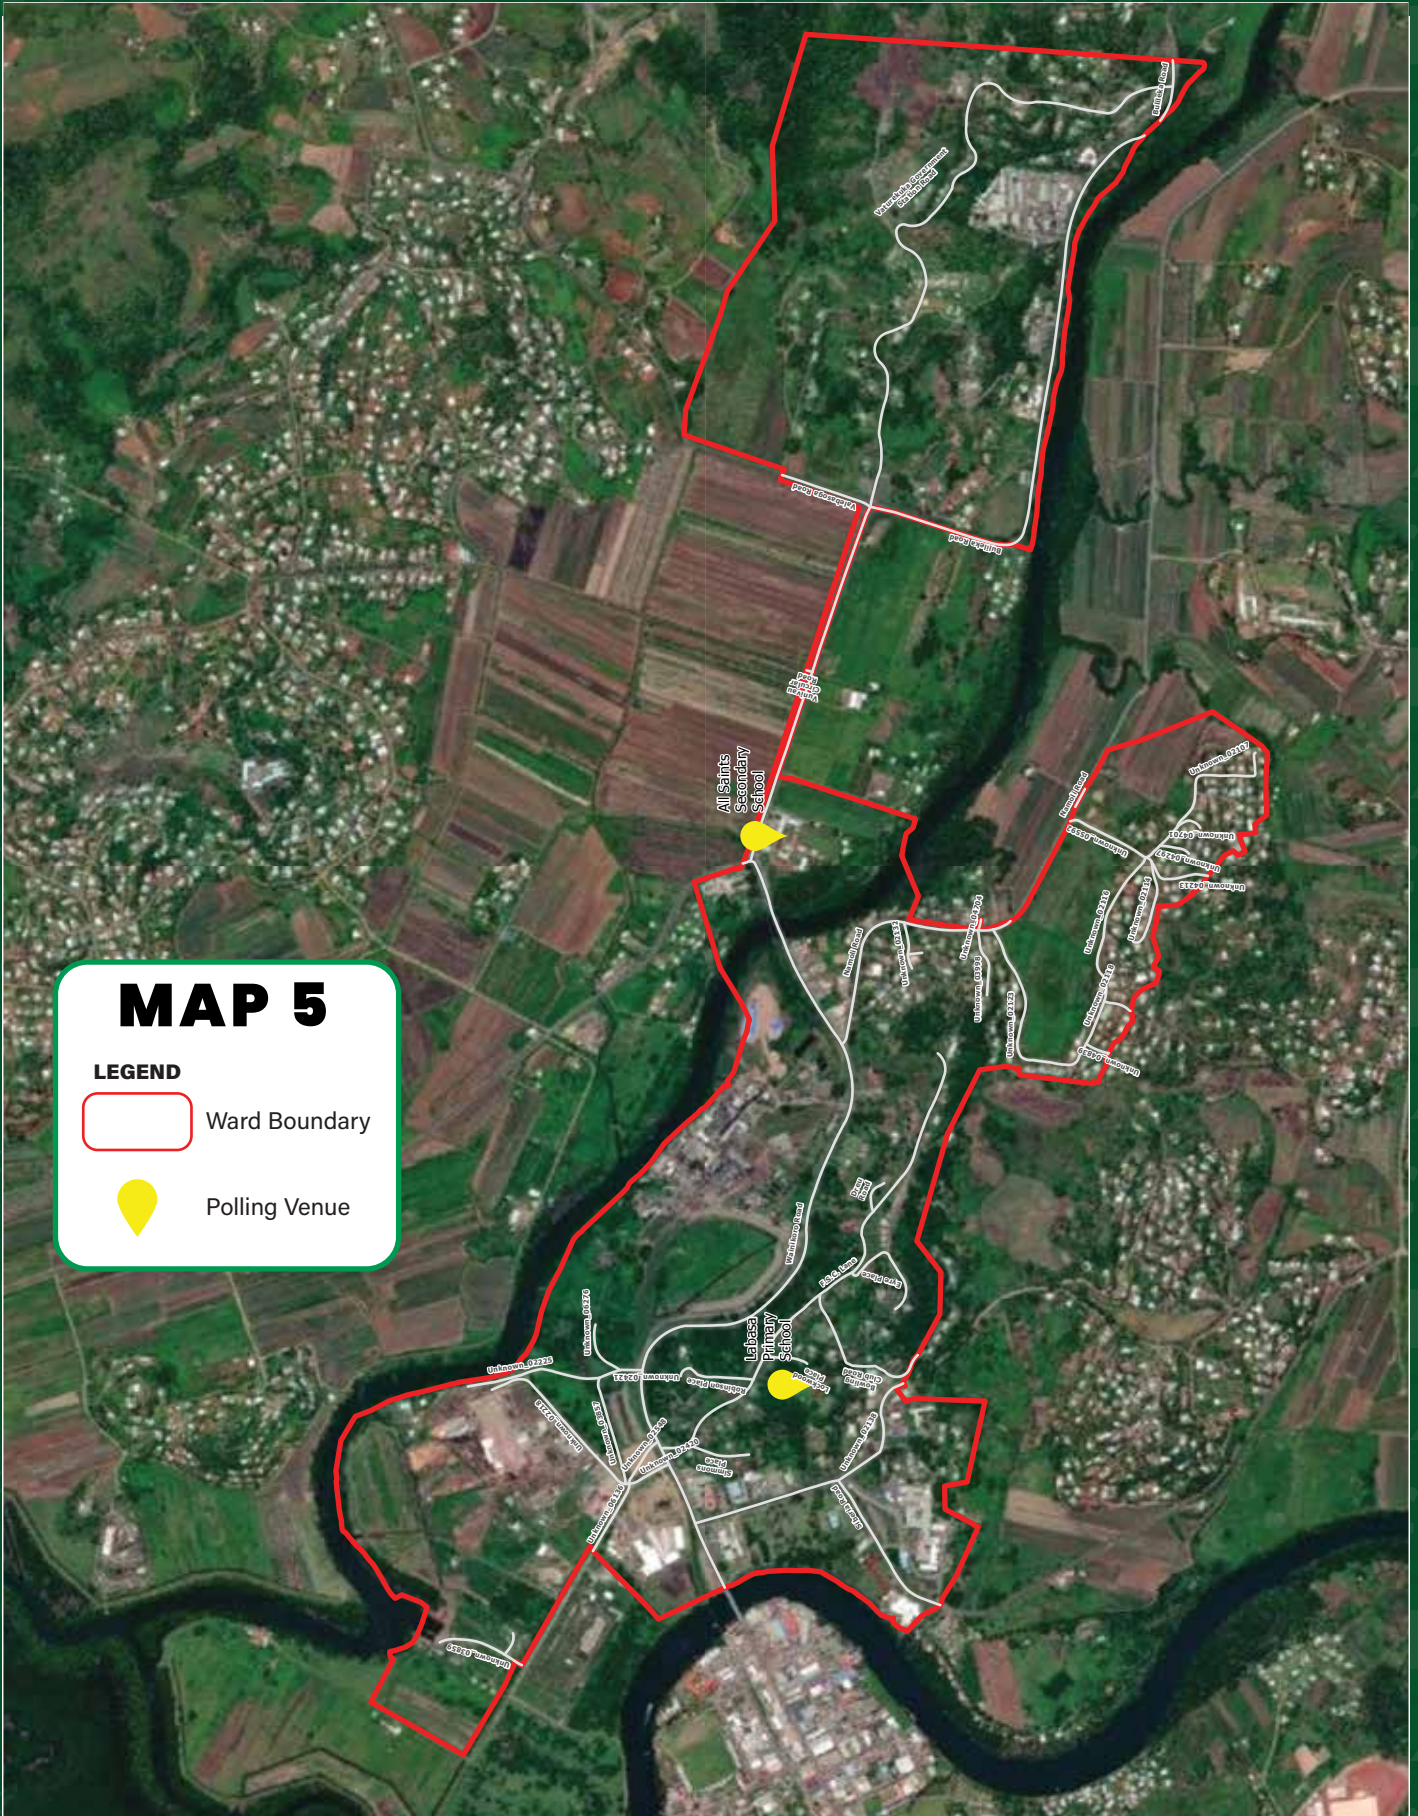

NASEAKULA WARD

ROADS/STREETS	VILLAGE	POLLING VENUES
Bovu Place Covata Housing Road Covata Road		Labasa Sangam Primary School
Kia Street (Labasa) Macou Street Macuata Drive	Naseakula	Naseakula Community Hall
Malau Street Nabouwalu Road Nasekula District School Road Nasekula Drive Nokoro Street Qomate Place Reservoir Road Tatawaqa Lane Tuatua Cemetery Road Vakarairua Lane	Wailevu	Wailevu Village Community Hall

KEY:

Black text Polling Venues - assigned to streets/ roads within the ward boundary

Blue text Polling Venues - assigned to villages

NASEAKULA WARD - NASEAKULA VILLAGE BOUNDARY MAP

MAP 3

LEGEND

 Village Boundary

 Polling Venue

NASEAKULA WARD - WAILEVU VILLAGE BOUNDARY MAP

MAP 4

LEGEND

-  Village Boundary
-  Polling Venue

QAWA (ALSO KNOWN AS VATIA) WARD

ROADS/STREETS	POLLING VENUES
Bowling Club Road Bulileka Road Dreu Road Eyre Place F.S.C. Lane Lockwood Place Namoli Road Robinson Place Siberia Road Simmons Place Valebasoga Road Vaturekuka Government Station Road Vunivau Circular Road Wainikoro Road	All Saints Secondary School Labasa Primary School

QAWA (ALSO KNOWN AS VATIA) WARD BOUNDARY MAP

TAXI

TAXI

LOCAL GOVERNMENT ELECTIONS VOTER REGISTRATION MAP GUIDE