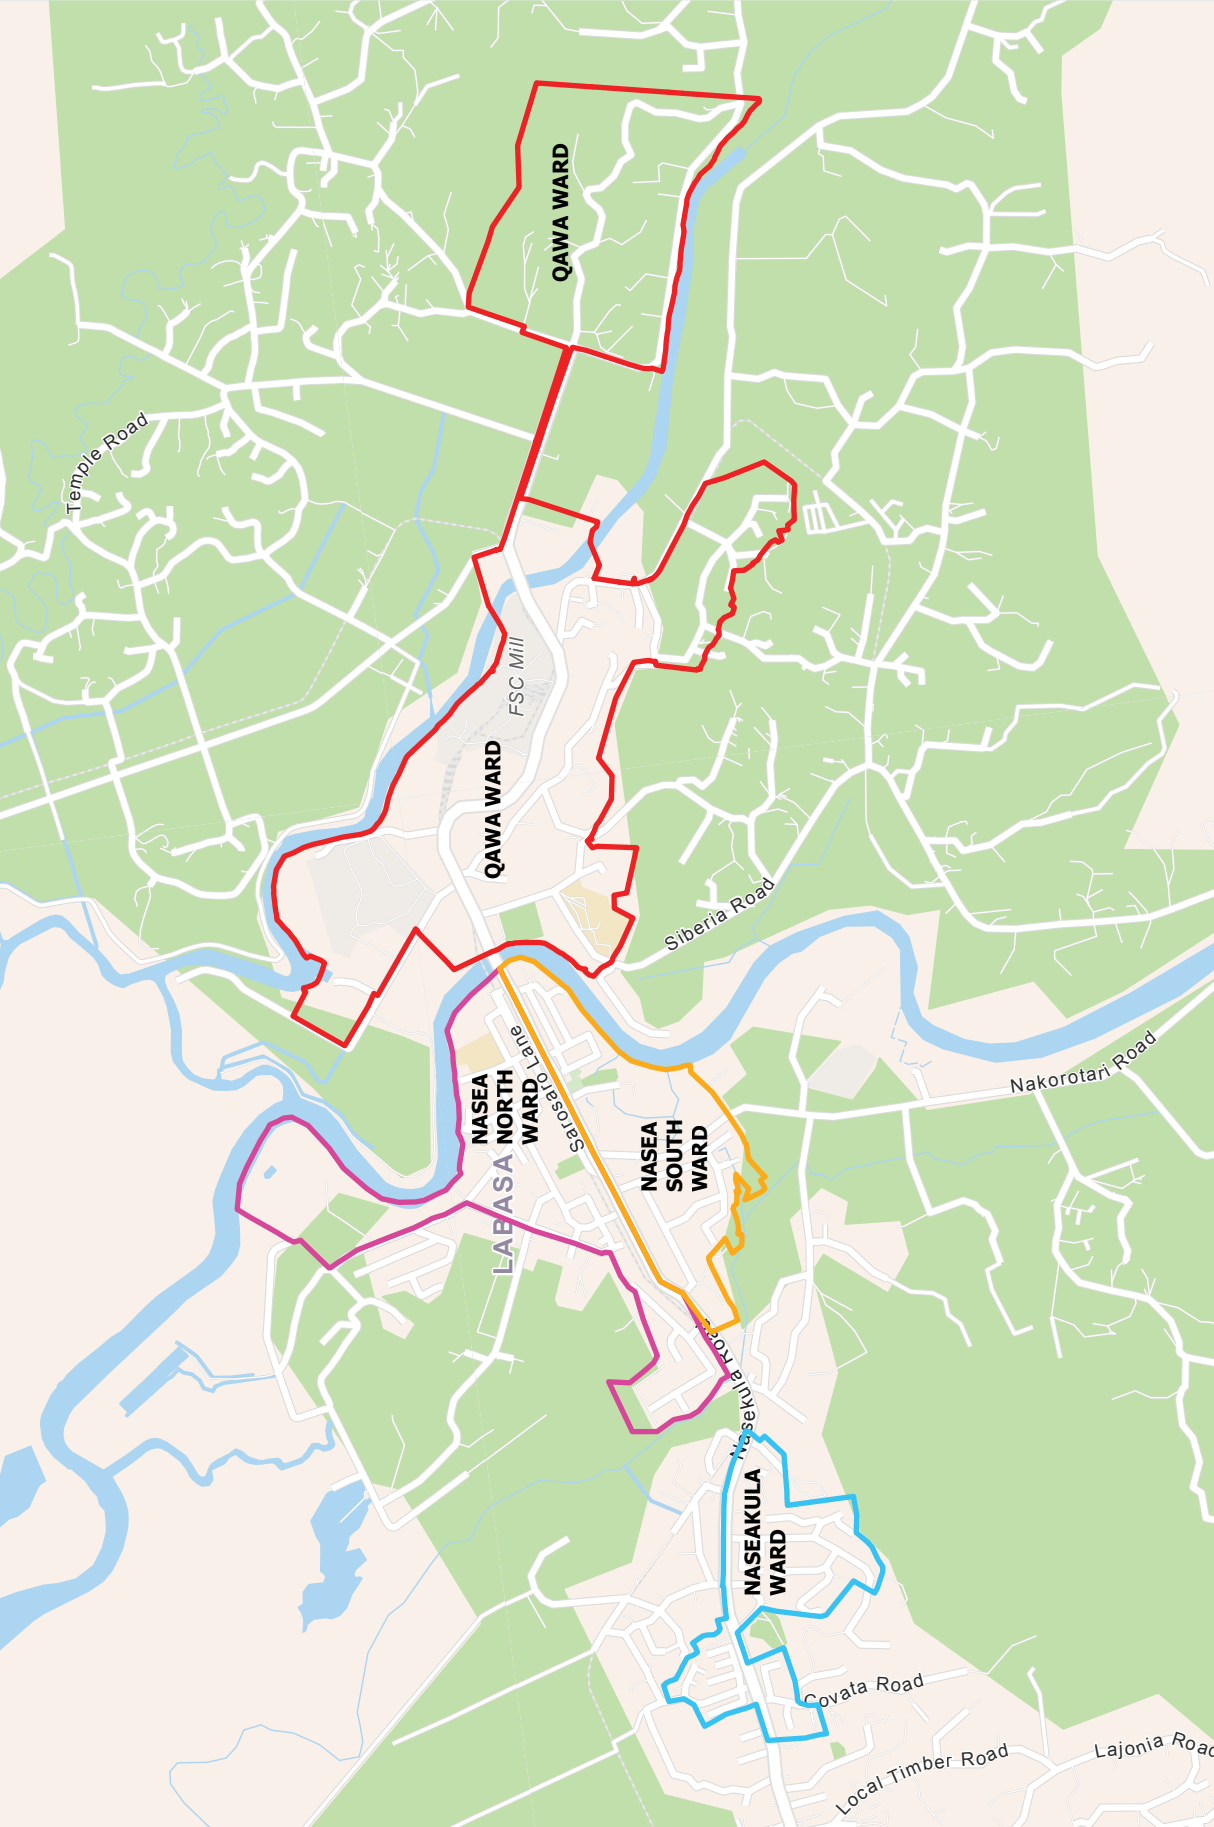

2026

LOCAL
GOVERNMENT
ELECTIONS
VOTER REGISTRATION
MAP GUIDE

LABASA MUNICIPAL

NASEA WARD

ROADS/STREETS	POLLING VENUE
Bhindi Lane	Guru Nanak Primary School
Bhujawan Street	
Dakua Street	Labasa College
Damanu Street	
Damanu Street	
Dau Street	
Dau Street	
Disogo Street	
Gaj Raj Street	
Ivi Street	
Ivi Street	
Jaduram Street	
Jaduram Street	
James Madhavan Street	
James Madhavan Street	
Kutty Street	
Mudaliar Place	
Nabouwalu Road	
Nabouwalu Road	
Nacula Village Road	
Nadawa Street	
Nakoroutari Road	
Nanuku Street	
Nasea Village Road	
Nasoi Lane	
Park Street	
Park Street	
Prasad Place	
Rara Avenue	
Reddy Place	
Ritova Road	
Ritova Road	
Rosawa Street	
Sagar Street	
Sagar Street	
Sangam Avenue	
Sarosaro Lane	
Sarwan Singh Street	
Silas Ramzan Street	
Vesi Street	
Wainikoro Road	
William Place	
Zoing Place	

KEY:

Black text Polling Venues - assigned to streets/ roads within the ward boundary

Blue text Polling Venues - assigned to villages

NASEAKULA WARD - NASEAKULA VILLAGE BOUNDARY MAP

MAP 3

LEGEND

 Village Boundary

 Polling Venue

NASEAKULA WARD - WAILEVU VILLAGE BOUNDARY MAP

MAP 4

LEGEND

-  Village Boundary
-  Polling Venue

QAWA (ALSO KNOWN AS VATIA) WARD

ROADS/STREETS	POLLING VENUES
Bowling Club Road Bulileka Road Dreu Road Eyre Place F.S.C. Lane Lockwood Place Namoli Road Robinson Place Siberia Road Simmons Place Valebasoga Road Vaturekuka Government Station Road Vunivau Circular Road Wainikoro Road	All Saints Secondary School Labasa Primary School

QAWA (ALSO KNOWN AS VATIA) WARD BOUNDARY MAP

TAXI

TAXI

LOCAL GOVERNMENT ELECTIONS VOTER REGISTRATION MAP GUIDE