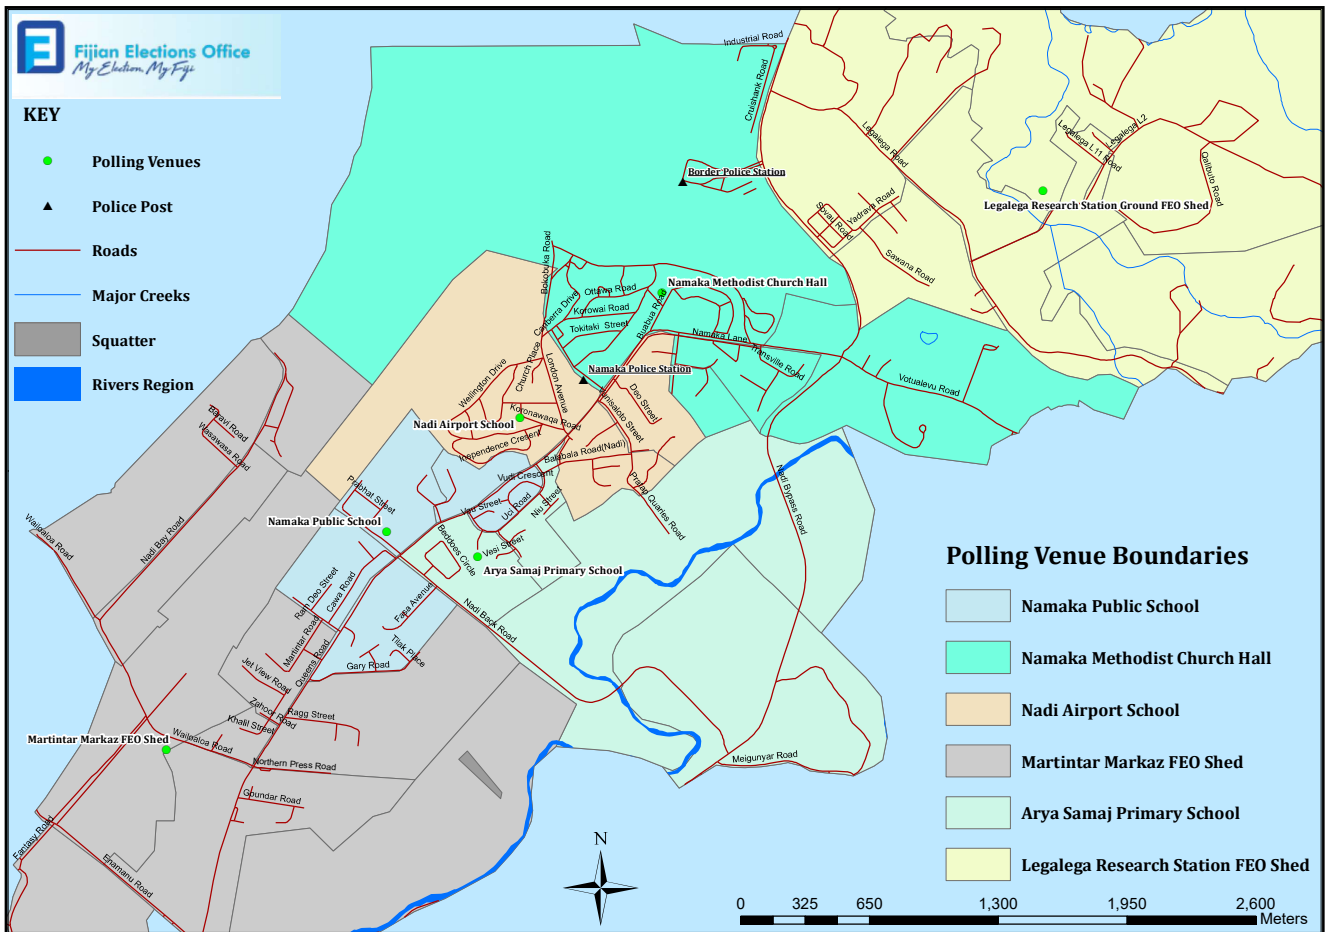

HUB: Namaka Police Station 2

<p>Martintar Markaz FEO Shed</p> <p>7.30am, 8.30am, 9.30am, 10.30am, 12.30pm, and 4.00pm</p>	<p>BUS 1 ROUTE - Namaka Police Station 2 Hub</p> <p>1. Depart from Mount Saint Mary Primary School through Matintar Area, then back to Namaka Public School, then to Arya Samaj Primary School, then through Nadi Airpirt School, through CAAFI Compund, then to Namaka Methodist Church Hall, then around Votualevu roundabout and return to Mount Saint Mary Primary School.</p> <p>Polling Venue: Martintar Markaz FEO Shed, Namaka Public School, Arya Samaj Primary School, Nadi Airport School, Namaka Methodist Church Hall and Legalega Research Station Ground FEO Shed.</p>	 <p>Ms Julakha Bibi 9233871</p>
--	---	---