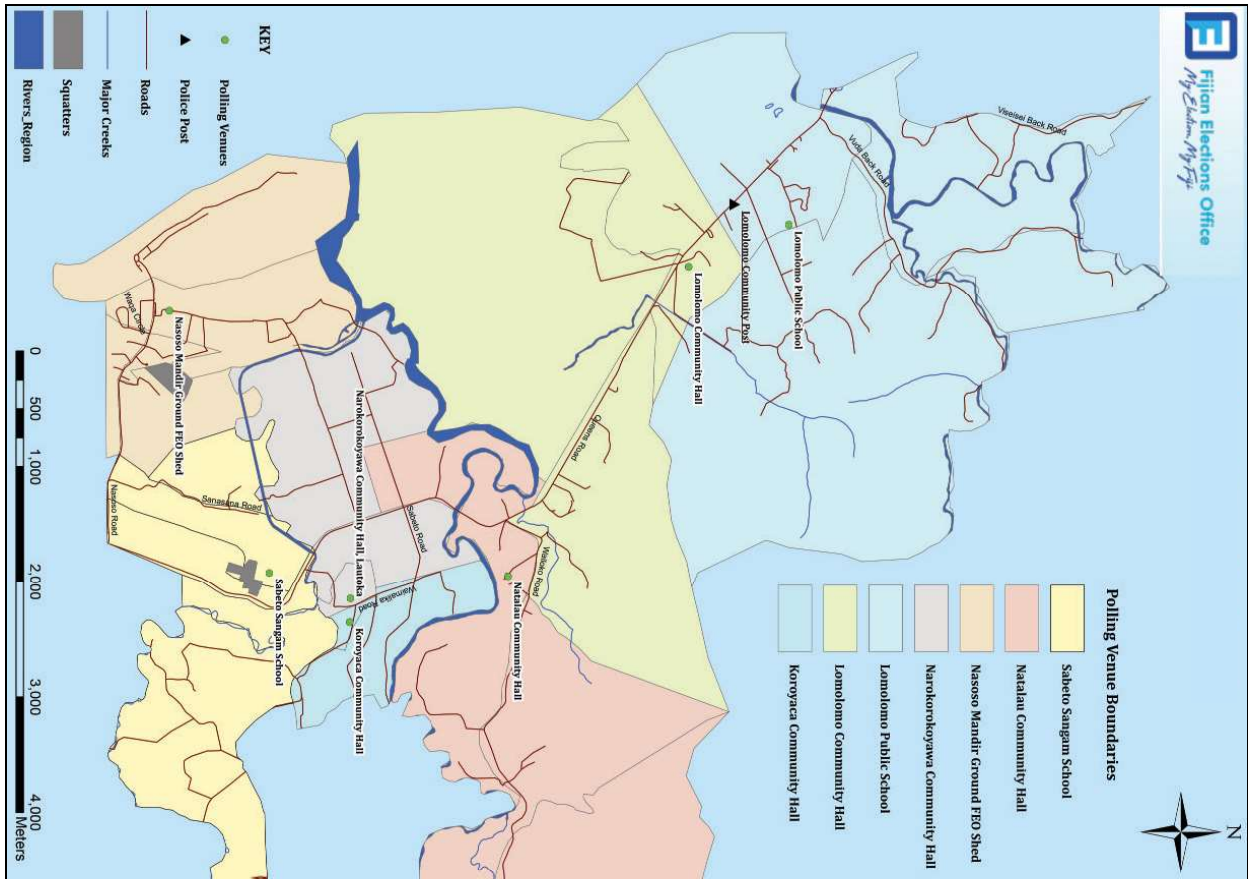

Area - LAUTOKA - LOMOLOMO

HUB: Lomolomo Police Post

| | | |
|--|---|---|
| <p>Lomolomo Public School</p> <p>7.30am, 8.30am, 9.30am, 10.30am, 12.30pm, and 4.00pm</p> | <p><u>BUS 1 ROUTE - Lomolomo Police Post Hub</u> Coaster bus [Lomolomo Settlement]. 1. Depart Lomolomo to polling venue - Lomolomo Public School, then to Lomolomo community hall.</p> <p>Polling Venue: Lomolomo Public School, Lomolomo Community Hall, Natalau Community Hall, Narokorokoyawa Community Hall, and Koroyaca Community Hall.</p> |  <p>Ms Shakuntala Devi 9935450</p> |
| <p>Nasoso Mandir</p> <p>7.30am, 8.30am, 9.30am, 10.30am, 12.30pm, and 4.00pm</p> | <p><u>BUS 2 ROUTE - Lomolomo Police Post Hub</u> 1. Depart Nasoso junction around Nasoso to Nasoso Mandir then proceed back back to the main road then to proceed to the Waimalika road then to polling venue- Sabeto Sangam School.</p> <p>Polling Venue: Nasoso Mandir and Sabeto Sangam School.</p> |  <p>Mr Niraj N Dutti 8448043</p> |