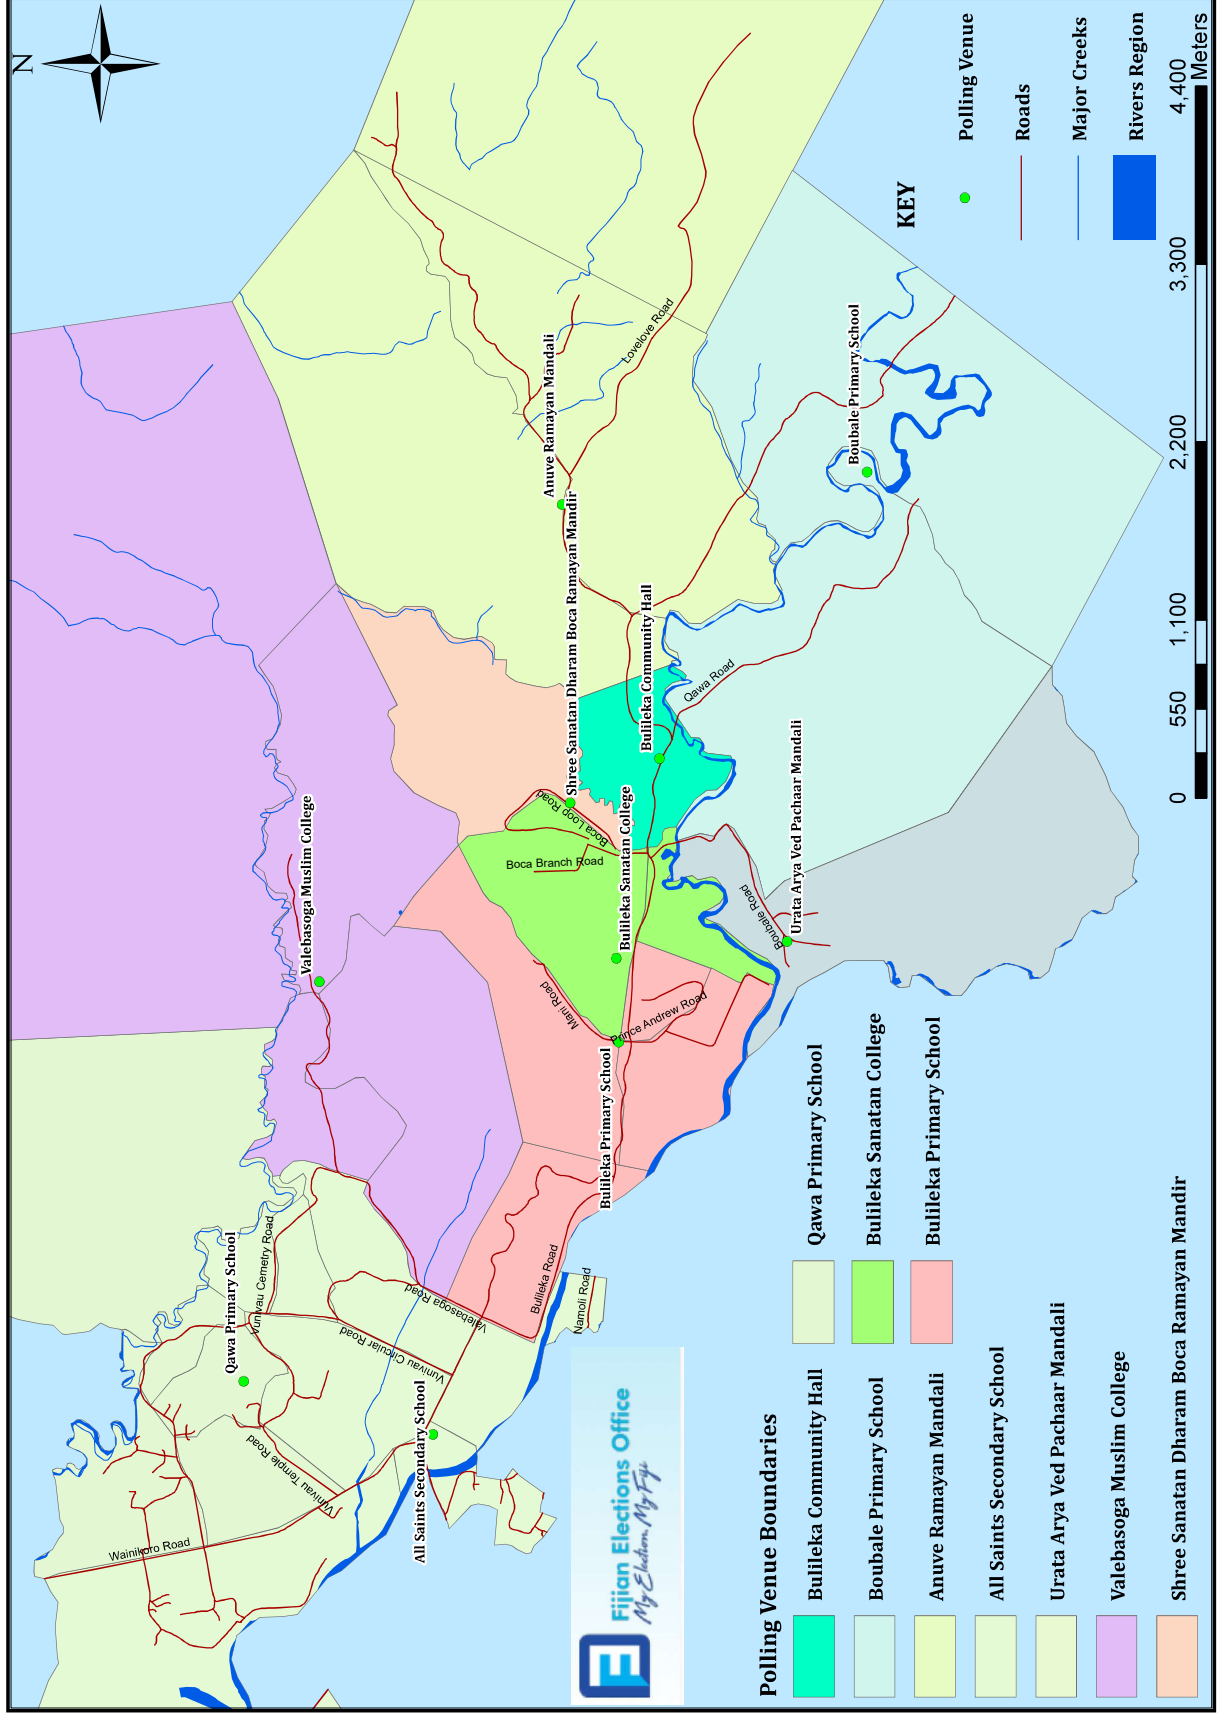

HUB: Labasa Police Station 1

<p>Valebasoga Muslim College 7.30am, 8.30am, 9.30am, 10.30am, 12.30pm, and 4.00pm</p>	<p>BUS 1 ROUTE - Labasa Police Station 1 Hub Start from Vaturekuka roundabout, then travel to Valebasoga, drop off at Valebasoga Muslim College on the way, then follow the Valebasoga bus route to the end, then travel back and drop off at Valebasoga Muslim College, then follow the Vunivau Circular road. Drop off at Qawa Primary School, then follow the Qawa road, then go to Cawaira Circular road and drop off at All Saint's Secondary School. Follow the route reverse.</p> <p>Polling Venues: All Saints Secondary School, Qawa Primary School, Valebasoga Muslim College.</p>	 <p>Mr Nazirud Dean 98353334</p>
<p>Boubale Primary School 7.30am, 8.30am, 9.30am, 10.30am, 12.30pm, and 4.00pm</p>	<p>BUS 2 ROUTE- Labasa Police Station 1 Hub Start from Dreketilailai old stand, follow the Dreketilailai road, then enter Anuve road. Drop off at Anuve Ramayan Mandir, then go to Boubale road, drop off at Boubale Primary School, then go to Boca Loop road. Drop off at Boca Ramayan Mandir, then go to Urata road and drop off at Urata Arya Mandir. Follow the route reverse.</p> <p>Polling Venues: Boubale Primary school, Anuve Ramayan Mandali, Shree Sanatan Dharam Boca Ramayan Mandali, Urata Arya Ved Pachaar mandali.</p>	 <p>Mr Aman Bikash Chand 9931857</p>