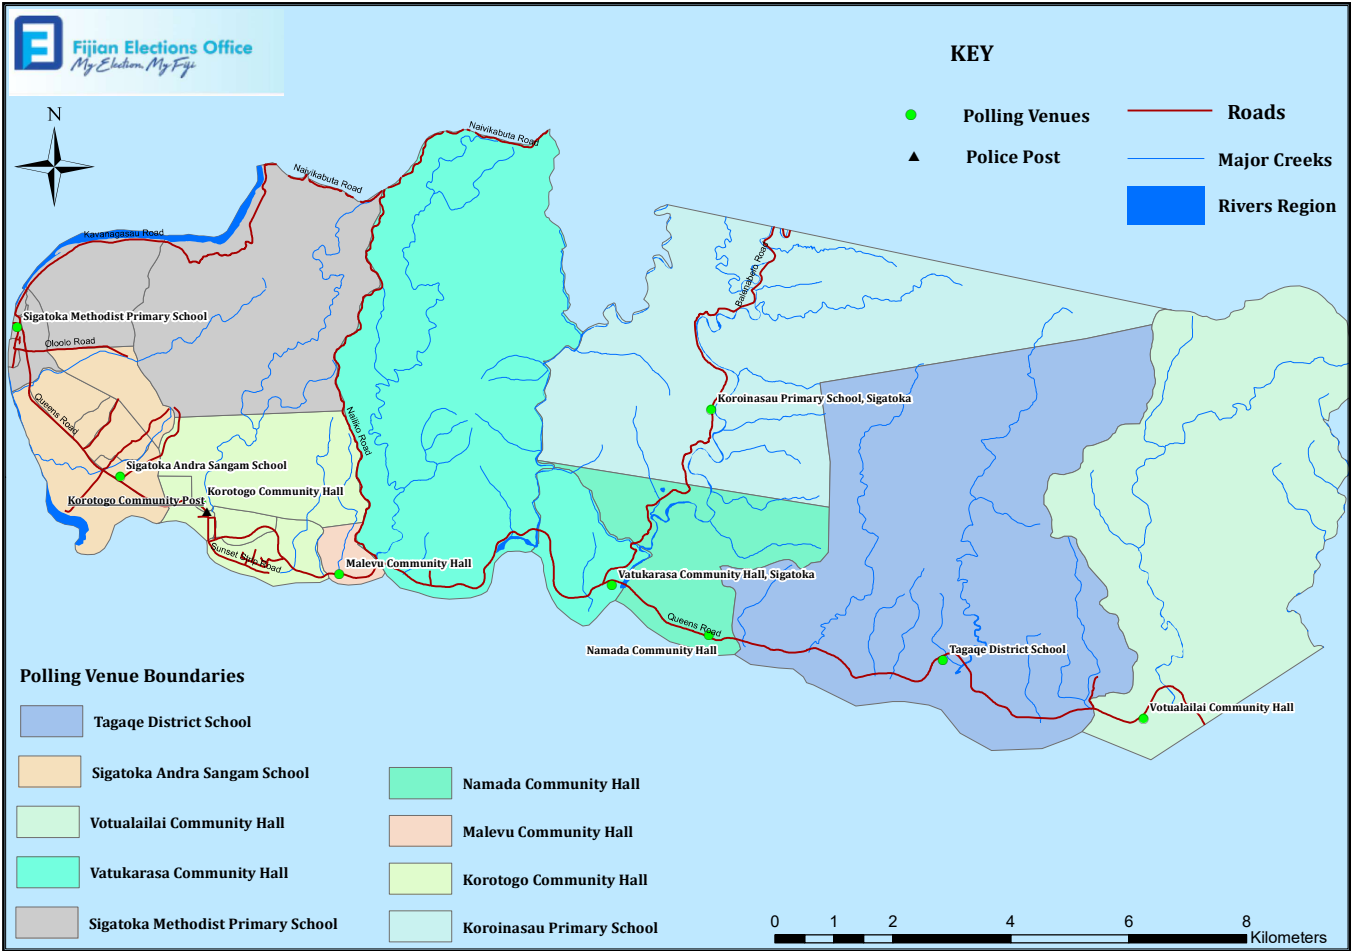

HUB: Korotogo Police Post

<p>Vatukarasa Community Hall 7.30am, 9.30am, 12.30pm, and 4.00pm</p>	<p><u>BUS 1 ROUTE - Korotogo Police Post Hub</u> 1. Depart from Vatukarasa junction to polling venue - Koroinasau Primary School. and return to Vatukarasa junction.</p> <p>Polling Venue - Vatukarasa Community Hall, Koroinasau Primary School, Namada Community Hall, Tagaqe District School, Votualalai Community Hall.</p>	 <p>Mr Mohammed Alim Khan 8300786 / 7218603</p>
<p>Sigatoka Methodist Primary School 7.30am, 9.30am, 12.30pm, and 4.00pm</p>	<p><u>BUS 2 ROUTE - Korotogo Police Post Hub</u> 1. Depart Sigatoka bus station along the main road up to Namatakula Village and return the same way to Sigatoka bus station.</p> <p>Polling Venue - Sigatoka Methodist Primary School, Sigatoka Andra School, Korotogo Community Hall, Malevu Community Hall, Vatukarasa Community Hall, Namada Community Hall, Tagaqe District School, Votualalai Community Hall, Votua Community Hall, Saint Peter Chanel Primary School, Komave Community Hall, Nasikawa Vision College, Ratu Filise Memorial School.</p>	 <p>Mr Arvind S Mestry 9961336 / 6500157</p>
<p>Votualalai Community Hall 7.30am, 9.30am, 12.30pm, and 4.00pm</p>	<p><u>BUS 3 ROUTE - Korotogo Police Post Hub</u> 1. Depart from Namatakula Village and proceed towards Sigatoka bus station targetting communities on the outskirts of the coastal village that is situated along the highway.</p> <p>Polling Venue - Sigatoka Methodist Primary School, Sigatoka Andra School, Korotogo Community Hall, Malevu Community Hall, Vatukarasa Community Hall, Namada Community Hall, Tagaqe District School, Votualalai Community Hall, Votua Community Hall, Saint Peter Chanel Primary School, Komave Community Hall, Nasikawa Vision College, Ratu Filise Memorial School.</p>	 <p>Mr Sohan Prasad 9253929</p>