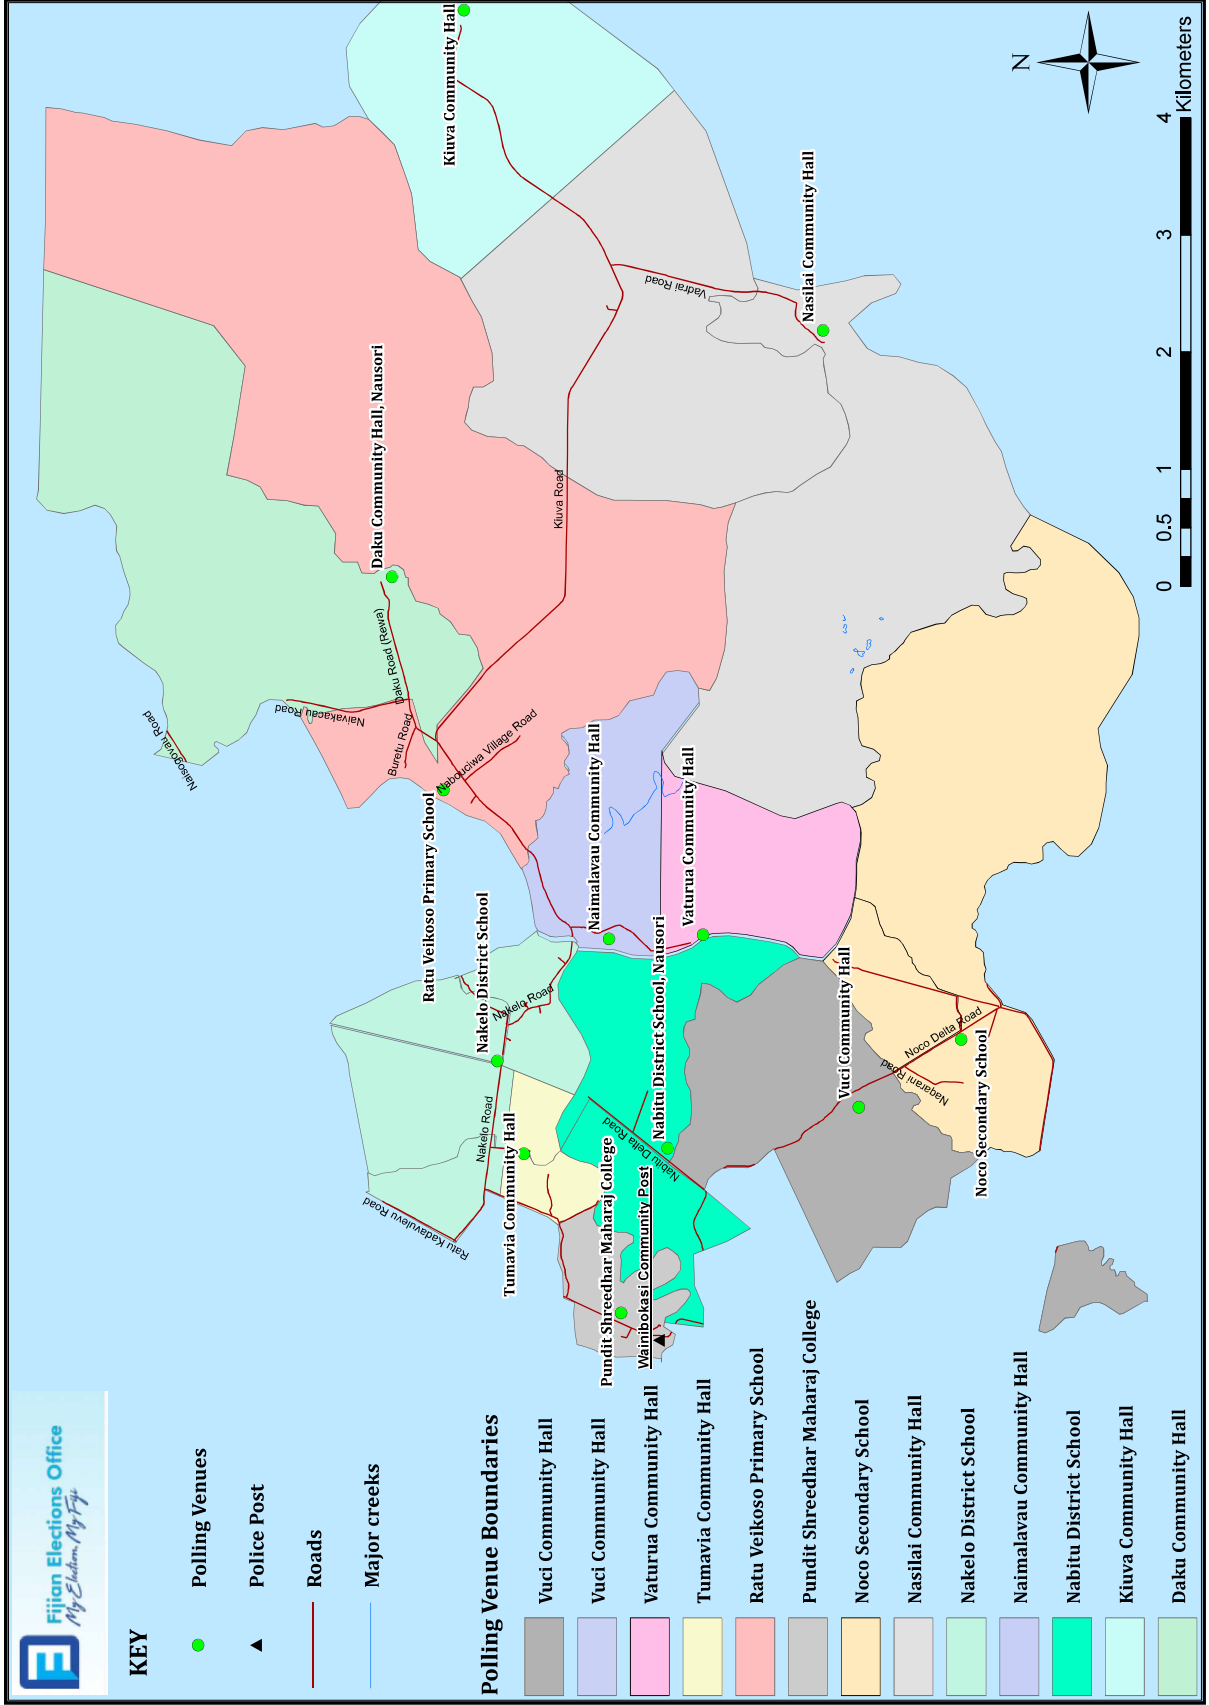

HUB: Wainibokasi Police Post 2

	COMBINED WITH WAINIBOKASI HUB 1	
--	---------------------------------	--