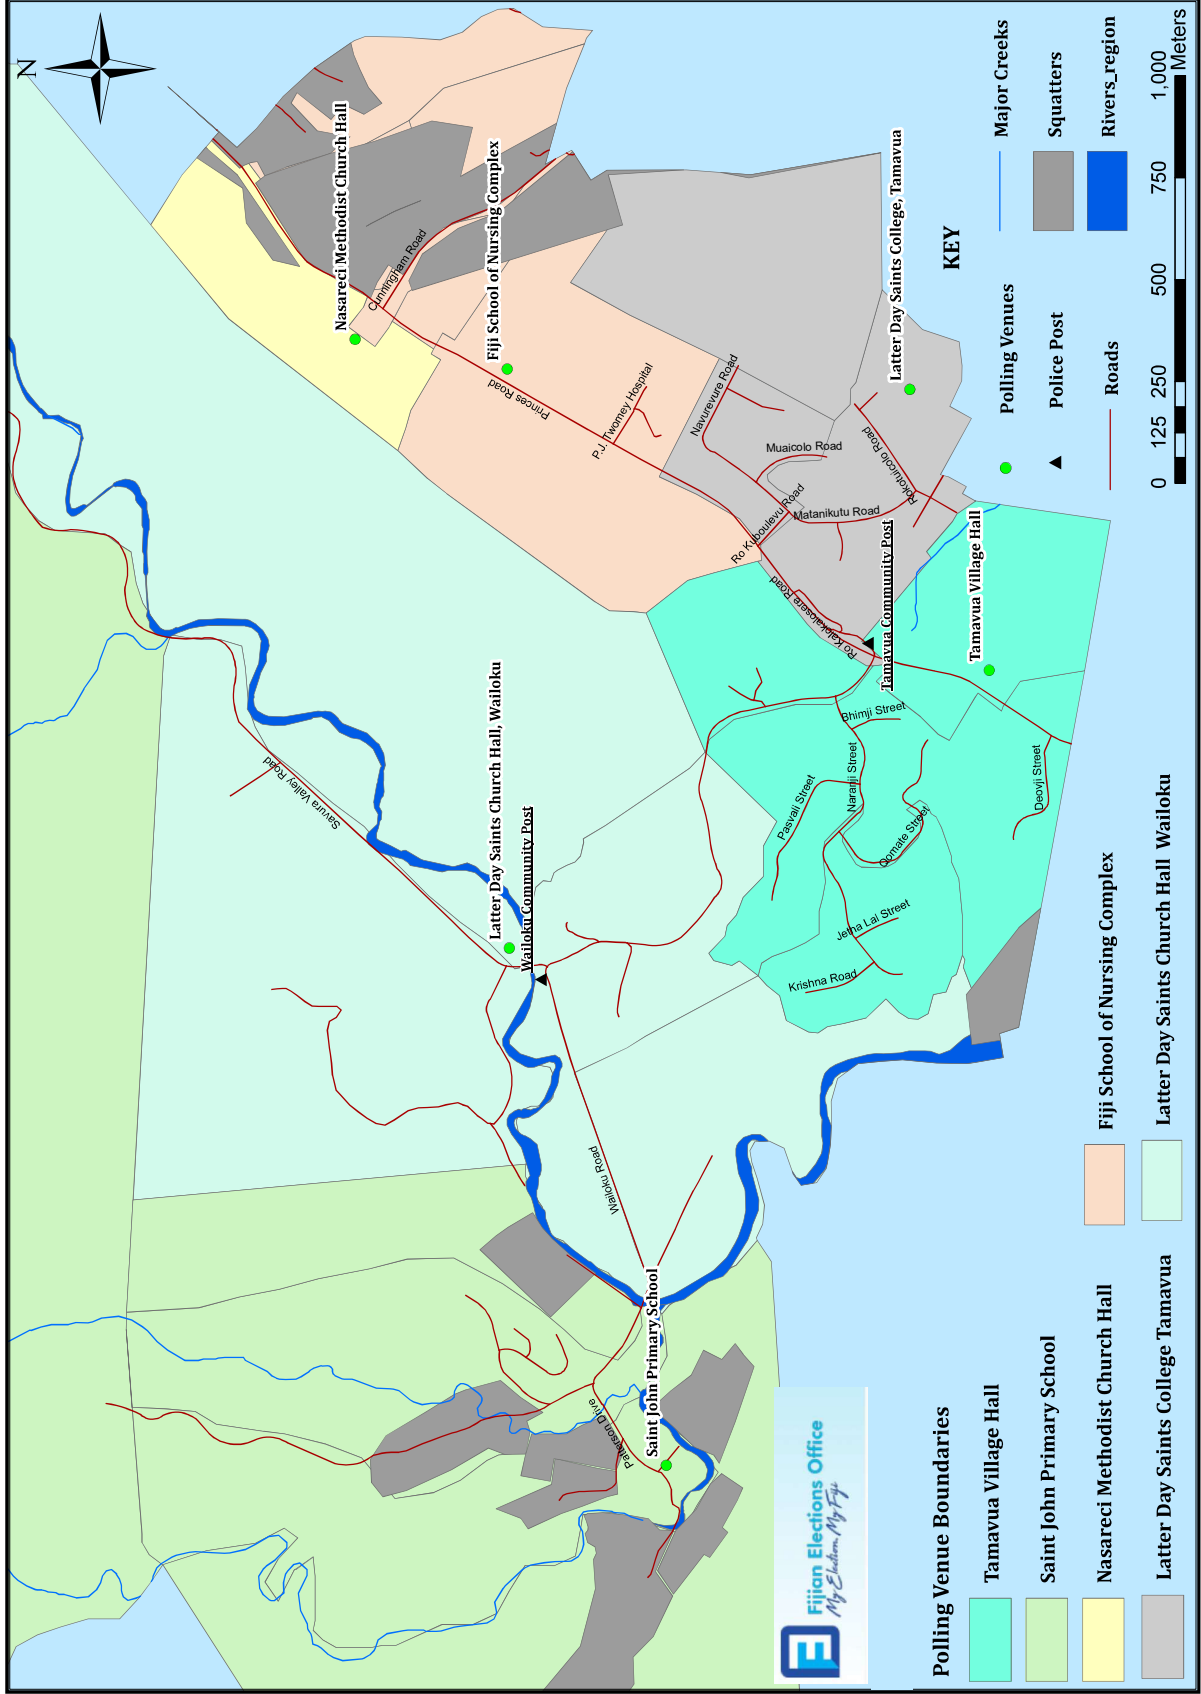

HUB: Tamavua Police Station

**Latter Day
Saints
Church
Hall,
Wailoku
7.30am,
8.30am,
9.30am,
10.30am,
12.30pm,
and
4.00pm**

BUS 1 ROUTE - Tamavua Police Station Hub

Start from Wailoku and Princess Road junction. Travel down Wailoku Road. Turn right to Savura Valley Road. Return and drop to Polling Venue LDS, Wailoku. Depart Polling Venue and turn right to Wailoku Road and turnaround from junction of Wailoku and Patterson Drive. Drop off voters to Polling Venue, St. John Primary at roundabout. Return to Wailoku Road and turn right to Naranji Street right to roundabout. Return to Wailou Road up to Princess Road. Turn left and then right to Ro Kuboulevu Road and left to Navurevure Road end. Return from road end and turn left to Matan-ikutu Road and left to Rokotuicolo Road. Drop off voters to Polling Venue LDS College, Tamavua. Depart Polling Venue and back to Princess Road and Turn Right towards next Polling Venue Fiji School of Nursing. Depart FSN along Princess Road to Polling Venue Nasareci junction and turnaround from Tacirua Bus Bay junction back to Stop 1.

Polling Venues: Latter Day Saints Church Hall, Wailoku, Saint John Primary School, Latter Day Saints College, Tamavua, Fiji School of Nursing Complex, Nasareci Methodist Church Hall, Tamavua Village Hall .