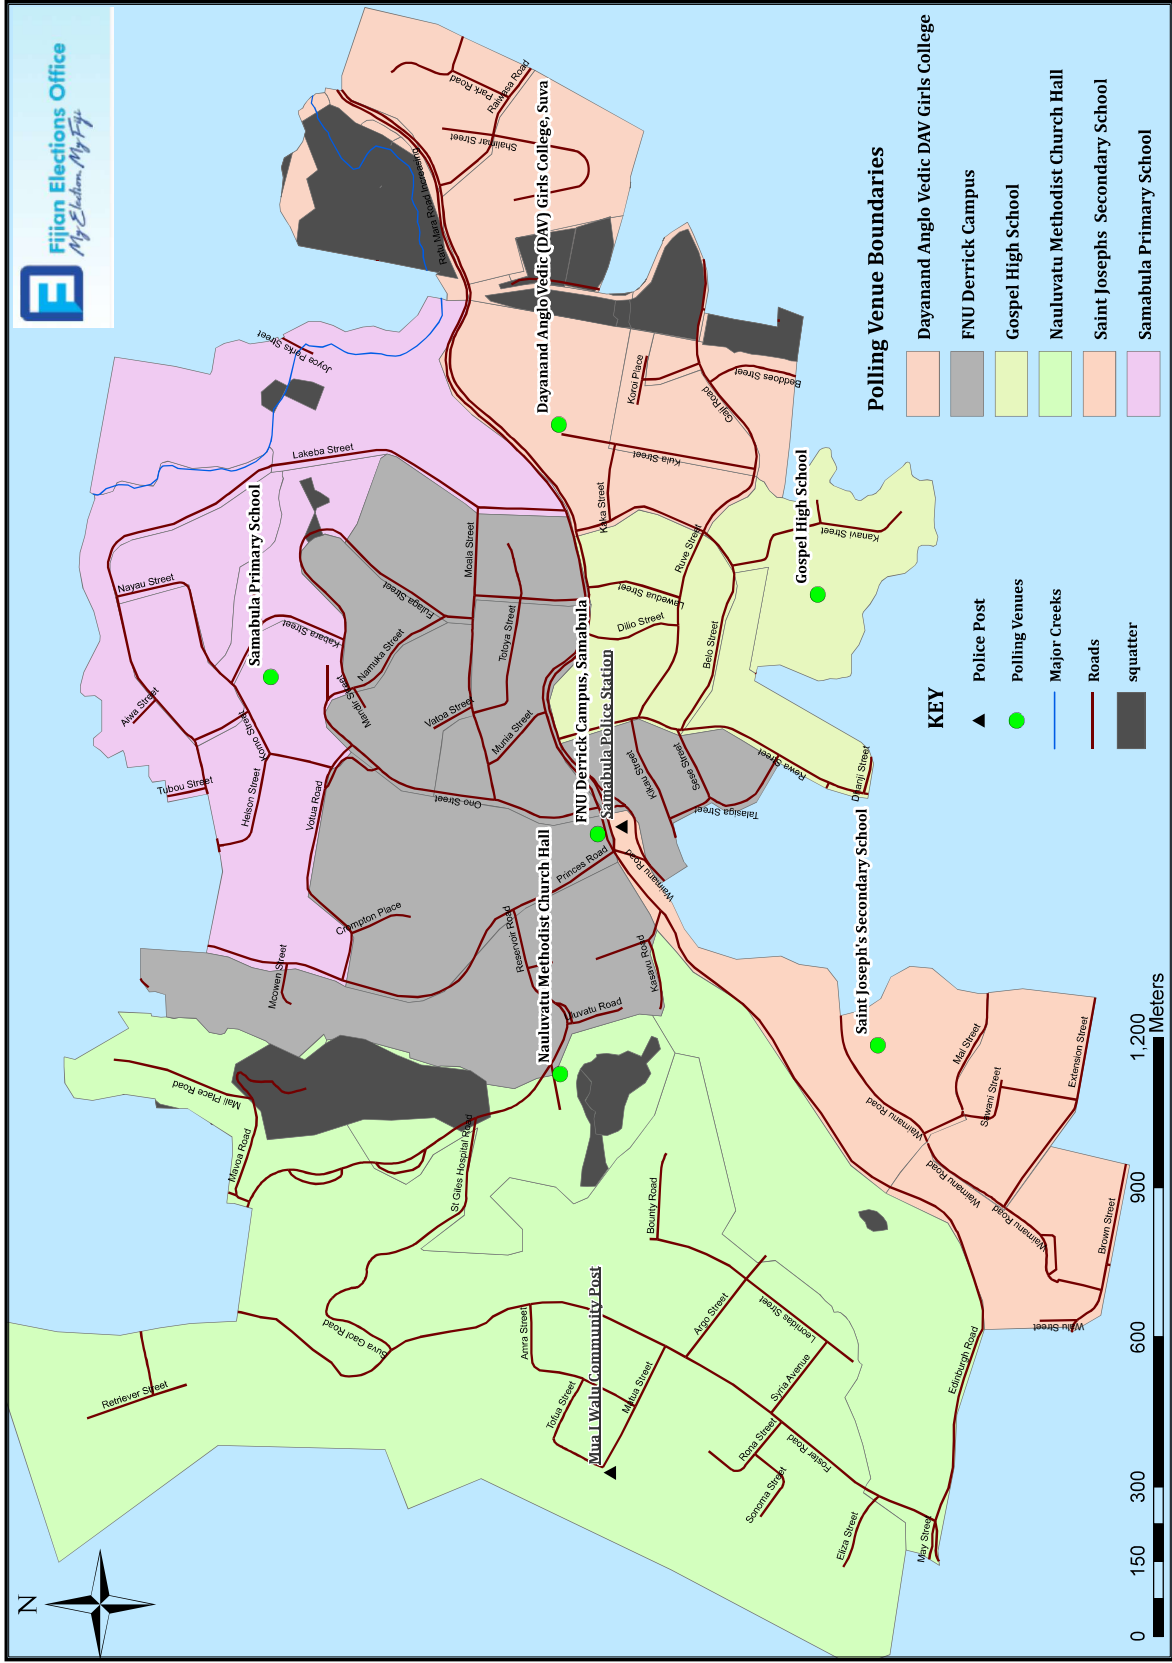

# HUB: Samabula Police Station

<p><b>Dayanand Anglo Vedic (DAV) Girls College</b></p> <p><b>7.30am, 8.30am, 9.30am, 10.30am, 12.30pm, and 4.00pm</b></p>	<p><b><u>BUS 1 ROUTE - Samabula Police Station</u></b></p> <p>Start from Raiwasa and Shalimar Street junction. Turn left to Park Road joining to Grantham Road. Travel through Grantham Road to Gaji roundabout. Turn right to Gaji and again right to end of Lagilagi Housing Road. Turnaround and turn right up Gaji Road and turn right to Kula Street and stop at junction of Kula and Kaka Street. Drop Voters to Polling Venue - DAV Girls. Continue down Kaka and turn left to Belo Street then to Kanavi St. Continue to Road end and return to Belo. Turn Left at Belo Street joining to Rewa Street. Turn right to Ratu Mara Rd and turn left to Waimanu Road right to Polling Venue (St. Joseph). Depart St. Joseph through Toganivalu Road to Rewa Street. Return to Stop 1 following the same drop off route.</p> <p><b>Polling Venues:</b> Dayanand Anglo Vedic (DAV) Girls College, Suva, Saint Joseph's Secondary School, FNU Derrick Campus, Samabula, Gospel High School.</p>	 <p><b>Mr George Dregaso</b> 9989578</p>
<p><b>FNU Derrick Campus</b></p> <p><b>7.30am, 8.30am, 9.30am, 10.30am, 12.30pm, and 4.00pm</b></p>	<p><b><u>BUS 2 ROUTE - Samabula Police Station</u></b></p> <p>Start pickup Lakeba Street junction (Mosque) right up to Princess Road. Turn left down to FNU/Nauluvatu Roundabout. Drop off FNU voters at roundabout before turning right to Nauluvatu Road. Drop voters to Polling Venue Nauluvatu. Travel through to Walu Bay roundabout and return up Nauluvatu and turn right down to FNU. Depart FNU and turn left to Ono Street and then left to Fulaga Street. From Fulaga join to Moala Street, turn left to join to Lakeba St. Travel up Lakeba street and turn left to Nayau Street, stop at Polling Venue (Samabula Primary). Depart Polling Venue through Helsen Street to Lakeba Street. Turn left to join to Princess Road then Left to FNU.</p> <p><b>Polling Venues:</b> FNU Derrick Campus, Samabula, Nauluvatu Methodist Church Hall, Samabula Primary School.</p>	 <p><b>Ms Ana Luveniyali</b> 2957487</p>