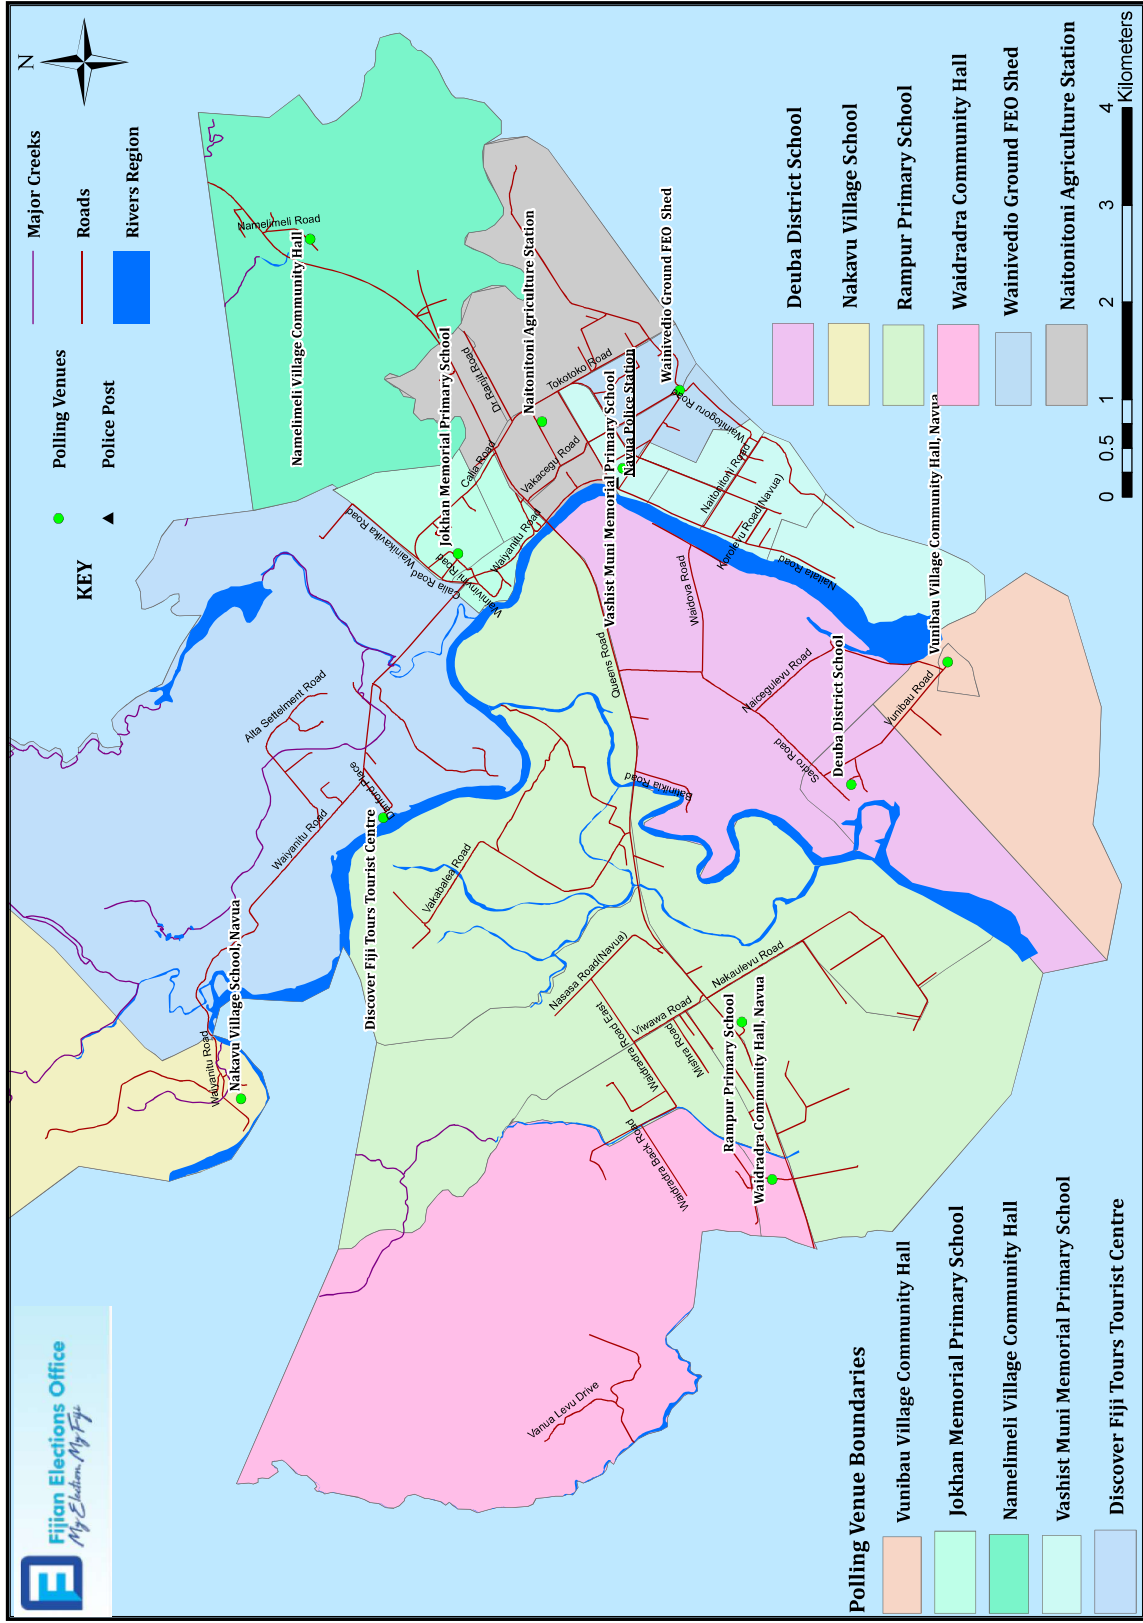

# HUB: Navua Police Station

Base Point Time	PSV ROUTES	Transport Monitoring Officer
<p><b>Discover Fiji Tours Tourist Centre</b>  <b>7.30am,</b>  <b>8.30am,</b>  <b>9.30am,</b>  <b>10.30am,</b>  <b>12.30pm,</b>  <b>and</b>  <b>4.00pm</b></p>	<p><b>BUS 1 ROUTE - Navua Police Station Hub</b></p> <p>Start pickup from end of Wayyanitu Road. Move through and turn left to Alta Settlement Road. Turn around for end of Alta Road. (During wet weather, the bus cannot go in due to bad road condition). Turn right to Danford Place and drop off to Polling Venue (to Discover Tours). Bus to depart Polling Venue through Wayyanitu to Calia Road straight Queens highway. Turn right to Queens highway and back through Wayyanitu Road to Polling Venue (Jokhan ). Depart Jokhan through Calia Road to Tokotoko Road and turn from Tokotoko Road. Turn right to Thompson Park Back Road to Polling Venue - Vashist Muni. Depart Vashist Muni back through Thompson Park Road, turn left to Tokotoko Road then turn right to Wainivedio Road, right to junction (Ro Matanitobua and Wainivedio). Drop Wainivedio Voters. Depart Wainivedio through Romatanitobua and turn left to Off Tokotoko Road. Turn left to Naitonitoni Road right to the end where Polling Venue exists (PA Serua's Residence). Depart Polling Venue through Naitonitoni Road and turn left to Naitata. Right to the end of Naitata turnaround and straight to Vashist Muni through Naitonitoni Road.</p> <p><b>Polling Venues:</b> Discover Fiji Tours Tourist Centre, Jokhan Memorial Primary School, Vashist Muni Memorial Primary School, Naitonitoni Agriculture Station.</p>	 <p>Ms Teresa  Jacqueline Wise  90686685</p>
<p><b>Deuba District School</b>  <b>7.30am,</b>  <b>8.30am,</b>  <b>9.30am,</b>  <b>10.30am,</b>  <b>12.30pm,</b>  <b>and</b>  <b>4.00pm</b></p>	<p><b>BUS 2 ROUTE - Navua Police Station Hub</b></p> <p>Start pickup from junction of Queens Road and Sadro Road turn left, right to the end of Waidogo Road. Return and turn left to Sadro Road. Turn left to Naicegulevu Road. Right to the end of Naicegulevu Road. Turnaround and back. Turn left to Sadro Road straight to Polling Venue - Deuba District School. Depart Polling Venue and turn right to Vunibau Road. Drop off at Polling Venue (Vunibau Vill. Comm. Hall). Depart Polling Venue through Vunibau Road and Sadro Road to Queens Highway. Turn left pick along Queens Highway; Batinikia Junction. Turn right to Vakabalea Road. Pick along the road right to the end. Return to Queens Road turn right to Nasasa Road right to the end. Turn around and back to Queens Road. Turn right and then right again to Viwawa Road, pick along the road to Polling Venue - Rampur. Depart Rampur to Nakaulevu Road. Pick along Nakaulevu Road right to factory. Turn-around from off Tiri Road junction back to Polling Venue- Rampur. Depart Rampur pick along the Queens highway to Waidradra Road. Polling Venue - Waidradra Community Hall. Depart Waidradra back to Rampur College.</p> <p><b>Polling Venues:</b> Deuba District School, Vunibau Village Community Hall, Navua, Rampur Primary School, Waidradra Community Hall, Navua.</p>	 <p>Mr Kamal Narayan  9244384</p>