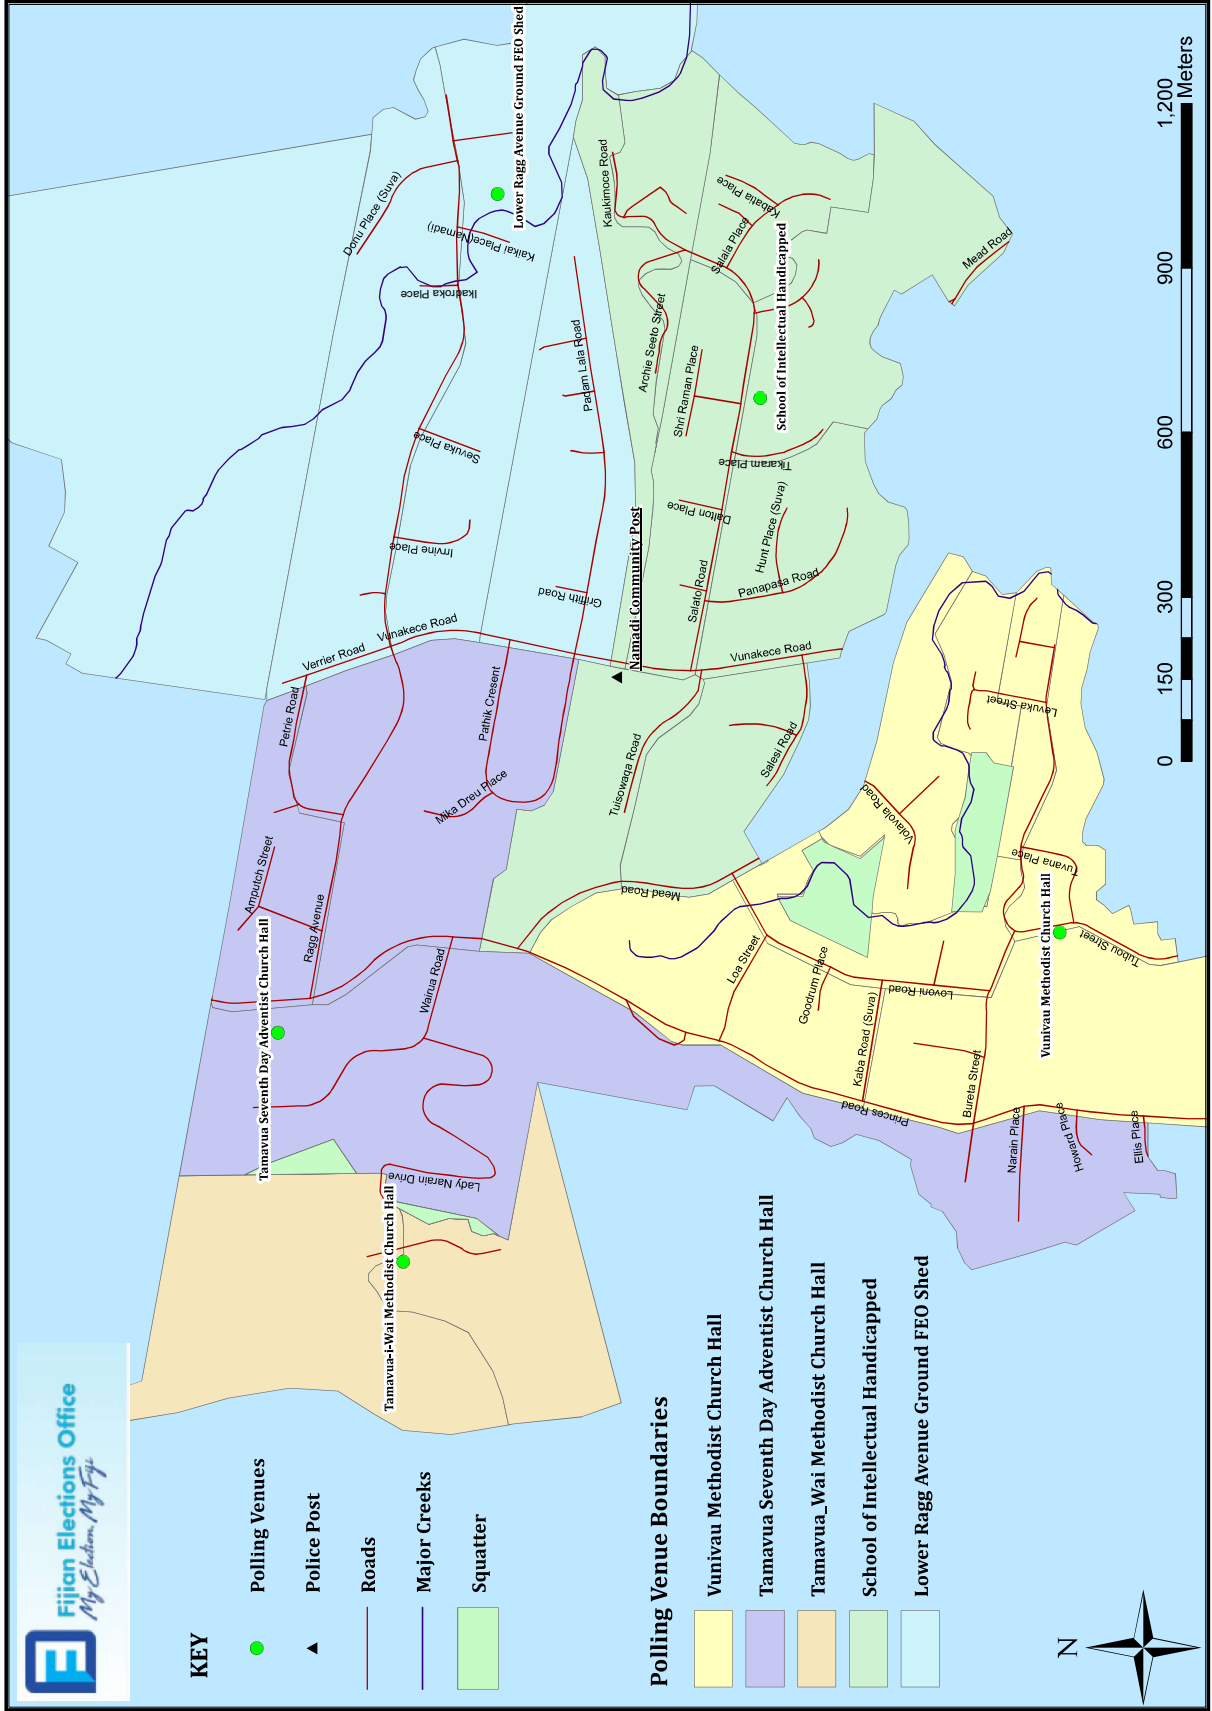

HUB: Namadi Police Post

BUS 1 ROUTE - Namadi Police Post Hub

Start pickup from junction of Loa Street and Lovoni Road. Pick along Lovoni Road to Bureta Street. Turn Left to Bureta right down to Levuka Street junction. Turn around and turn left to Tuvana Street. Drop voters at Tubou and Tuvana Junction (Polling Venue - Vunivau). Turn right to Bureta Street up to Princess Road. Travel through Princess Road and turn right to Mead Road. Turn left to Vunakece Road. Turn Right to Salato Road to Polling Venue (School of Intellectual). Drop off at Polling Venue and continue down to Salato and Salala Place Junction (Shop). Return to Polling Venue (Intellectual) and proceed to Vunakece Road. Turn Right at Vunakece and again right to Padam Lala Road end. Turnaround from road end and up to Pathik Crescent. Out of Pathik Crescent turn left and then turn right to Lower Ragg. Pick along road and drop off at Polling Venue (Lower Ragg Avenue). Return and out of Lower Ragg and through Upper Ragg to Princess Road. Drop Voters off Polling Venue Tamavua Seventh Day at junction. Turn left to Princess Road and right to Wairua Road and left to Lady Narain Road right up to road end to Polling Venue (Tamavua-i-Wai).

Polling Venues: Lower Ragg Avenue Ground FEO Shed, School of Intellectual Handicapped, Tamavua Seventh Day Adventist Church Hall, Tamavua-i-Wai Methodist Church Hall, Vunivau Methodist Church Hall.

**Vunivau
Methodist
Church
Hall**
**7.30am,
8.30am,
9.30am,
10.30am,
12.30pm,
and
4.00pm**