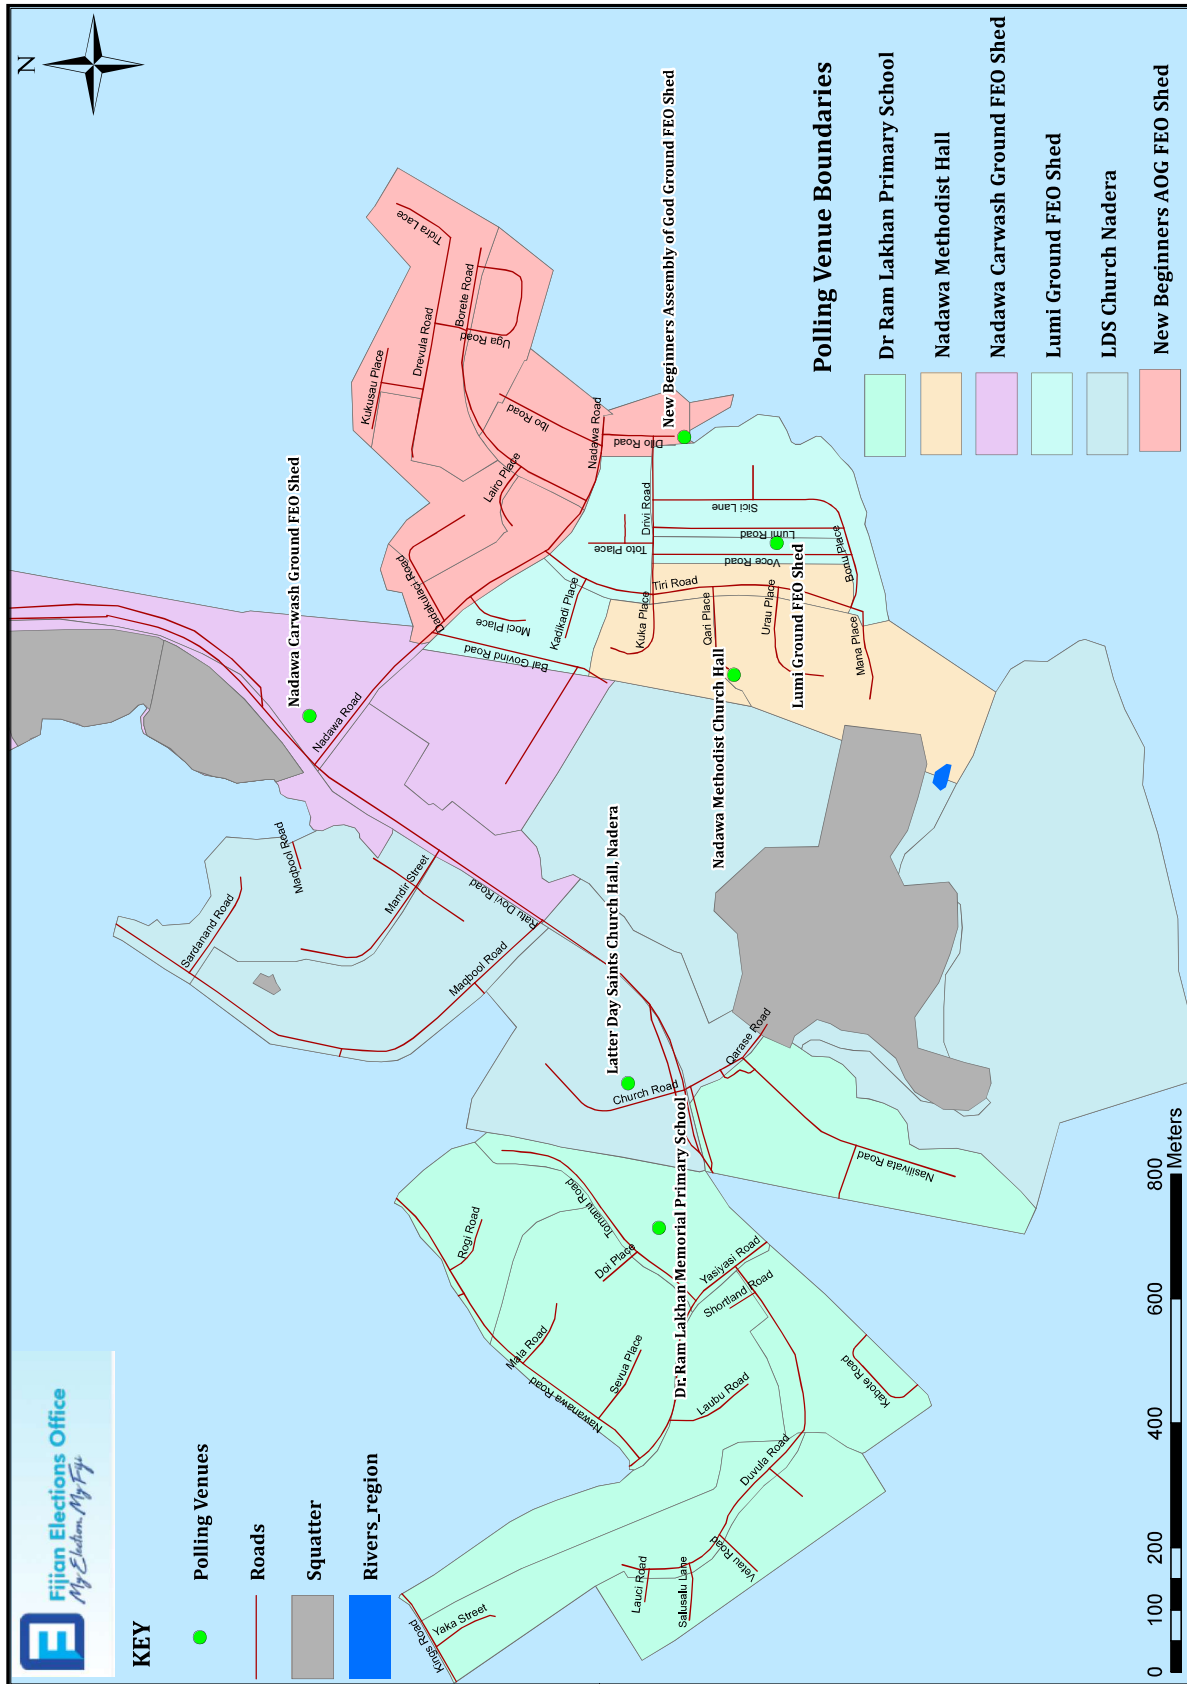

# HUB: Nadera Police Post

<p><b>Rishikul Primary School</b> 7.30am, 8.30am, 9.30am, 10.30am, 12.30pm, and 4.00pm</p>	<p><b><u>BUS 1 ROUTE - Nadera Police Post Hub</u></b></p> <p>Start pickup at Soqe junction. Turn right to Ratu Dovi Road and another right to Reba Circle (Kinoya Side). Turn right to Visako Circle. Exit Visako, turn right and drop voters at Polling Venue; Rishikul Primary School. Depart Polling Venue and join to Ratu Dovi Road. Turn right and travel through Ratu Dovi Road, then turn left to Yasiyasi Road. Turn left to Duvula Road, right to roundabout and return. Turn left up Yasiyasi Road, stop at Tomanu Road junction and drop voters at Polling Venue; Dr. Ram Lakhani. Proceed up and turnaround from Valelevu Round and back down yasiyasi Road. Turn left to Nawanawa. Travel through Nawanawa and join to Maqbool Road. Turn left to Maqbool Road and right up to roundabout. Return and join to Ratu Dovi Road. Turn right from Maqbool and stop at Qarase Road junction and drop Polling Venue LDS Nadera voters. Turn left to Qarase Road and turn right to Nasilivata Road right to roundabout. Return drop of voters of LDS Nadera at Qarase Rd junction. Turn left and continue through Ratu Dovi Road and turn right and again right to Dr Ram Lakhani. From Dr Ram Lakhani, exit back through Ratu Dovi Road back to Stop 1. (Rishikul Nadera Polling Venue to share bus route with Nadera Hub route)</p> <p><b>Polling Venues:</b> Rishikul Primary School, Dr. Ram Lakhani Memorial Primary School, Latter Day Saints Church Hall, Nadera.</p>	 <p>Ms Roshni Devi 9243725</p>
<p><b>Saint John Bosco Primary School</b> 7.30am, 8.30am, 9.30am, 10.30am, 12.30pm, and 4.00pm</p>	<p><b><u>BUS 2 ROUTE - Nadera Police Post Hub</u></b></p> <p>Start pickup from Nepani junction straight down to roundabout. Return and turn left to Kaikai Street right to roundabout. Drop off voters of Polling Venue St John Bosco. Depart Polling Venue and exit Nepani. Turn left to Ratu Dovi Road and left to Nadawa Road. Travel through Nadawa and turn left to Borete Road, and turn left to Vetuna Road and left to Drevula Road straight to roundabout. Return through the same route to Nadawa Road. Turn left at Nadawa Road and right to Dilo Road. Drop off voters of Polling Venue New Beginners Assembly of God Ground FEO Shed at Dilo Rd and Drivi Road junction. Turn right to Drivi and left to Sici Lane. Drop off voters at Polling Venue Lumi Ground FEO Shed at Lumi Road junction. Turn right to Tiri Road and drop voters of Polling Venue Nadawa Church hall and Qari Place junction. Proceed back to Ratu Dovi Road. Drop voters of Polling Venue Nadawa Carwash at Ratu Dovi Road and Nadawa Road junction. Return to stop 1. St John Bosco (Kalabu Hub Polling Venue to share bus route with Nadawa Bus Route).</p> <p><b>Polling Venue:</b> Saint John Bosco Primary School, Nadawa Carwash Ground FEO Shed, New Beginners Assembly of God Ground FEO Shed, Lumi Ground FEO Shed, Nadawa Methodist Church Hall.</p>	 <p>Mr Meli Ravuikadavu 2963792</p>