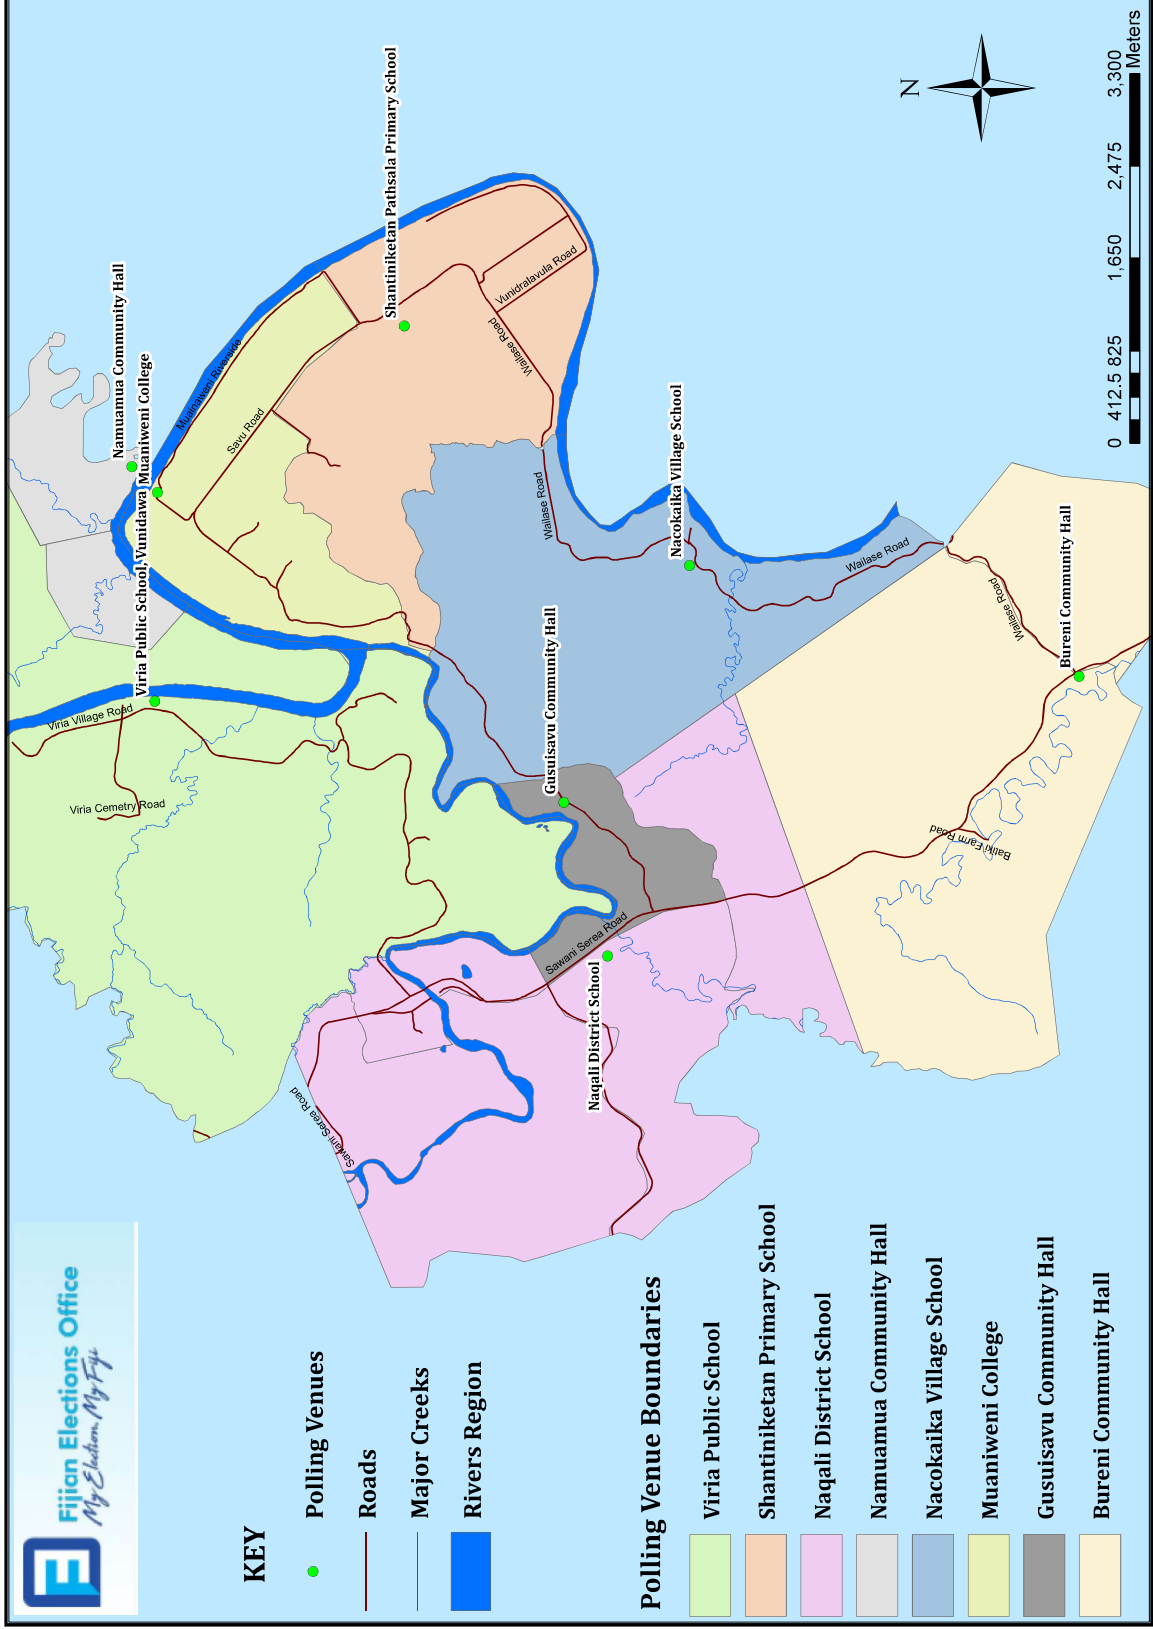

Area - VUNIDAWA

HUB: Muaniweni Police Post

BUS 1 ROUTE - Muaniweni Police Post Hub

Depart Viria Village along Viria Village road for drop off at Polling Venue - Viria Public School proceed to pick along Viria Village Rd and exit turning left (towards Naqali) on Sawani Serea Rd. Proceed and pick voters along Naqali Village and Sawani Serea Rd to drop off at Polling Venue - Naqali District School. Proceed to pick along Sawani, Serea Rd to drop off at Polling Venue - Bureni Community Hall / Turn left into Wailase Rd and pick voters also along Laulau Rd (Sawani) to drop off at Polling Venue - Nacokaika Village School. Turn around from Nacokaika and return back to Main Rd. Can drop off some voters from Laulau Rd at Polling Venue - Bureni Community Hall. Then turn right into Sawani, Serea Rd and proceed to pick voters. Turn right into Savu Rd and proceed to pick voters to drop off at Polling Venue - Gusuisavu Community Hall. Pick voters along Savu Rd to drop off at Polling Venue - Shantiniketan Pathsala Primary School. Turn around and return to pick voters along Savu Rd (returning) to drop off at Polling Venue - Muaniweni College and return to starting point.

Polling Venue: Naqali District School, Viria Public School, Vunidawa, Bureni Community Hall, Nacokaika Village School, Gusuisavu Community Hall, Shantiniketan Pathsala Primary School, Muaniweni College.

Naqali District School
7.30am,
10.30am,
12.30pm,
4.00pm

Mr Janoop Sharma
9233195