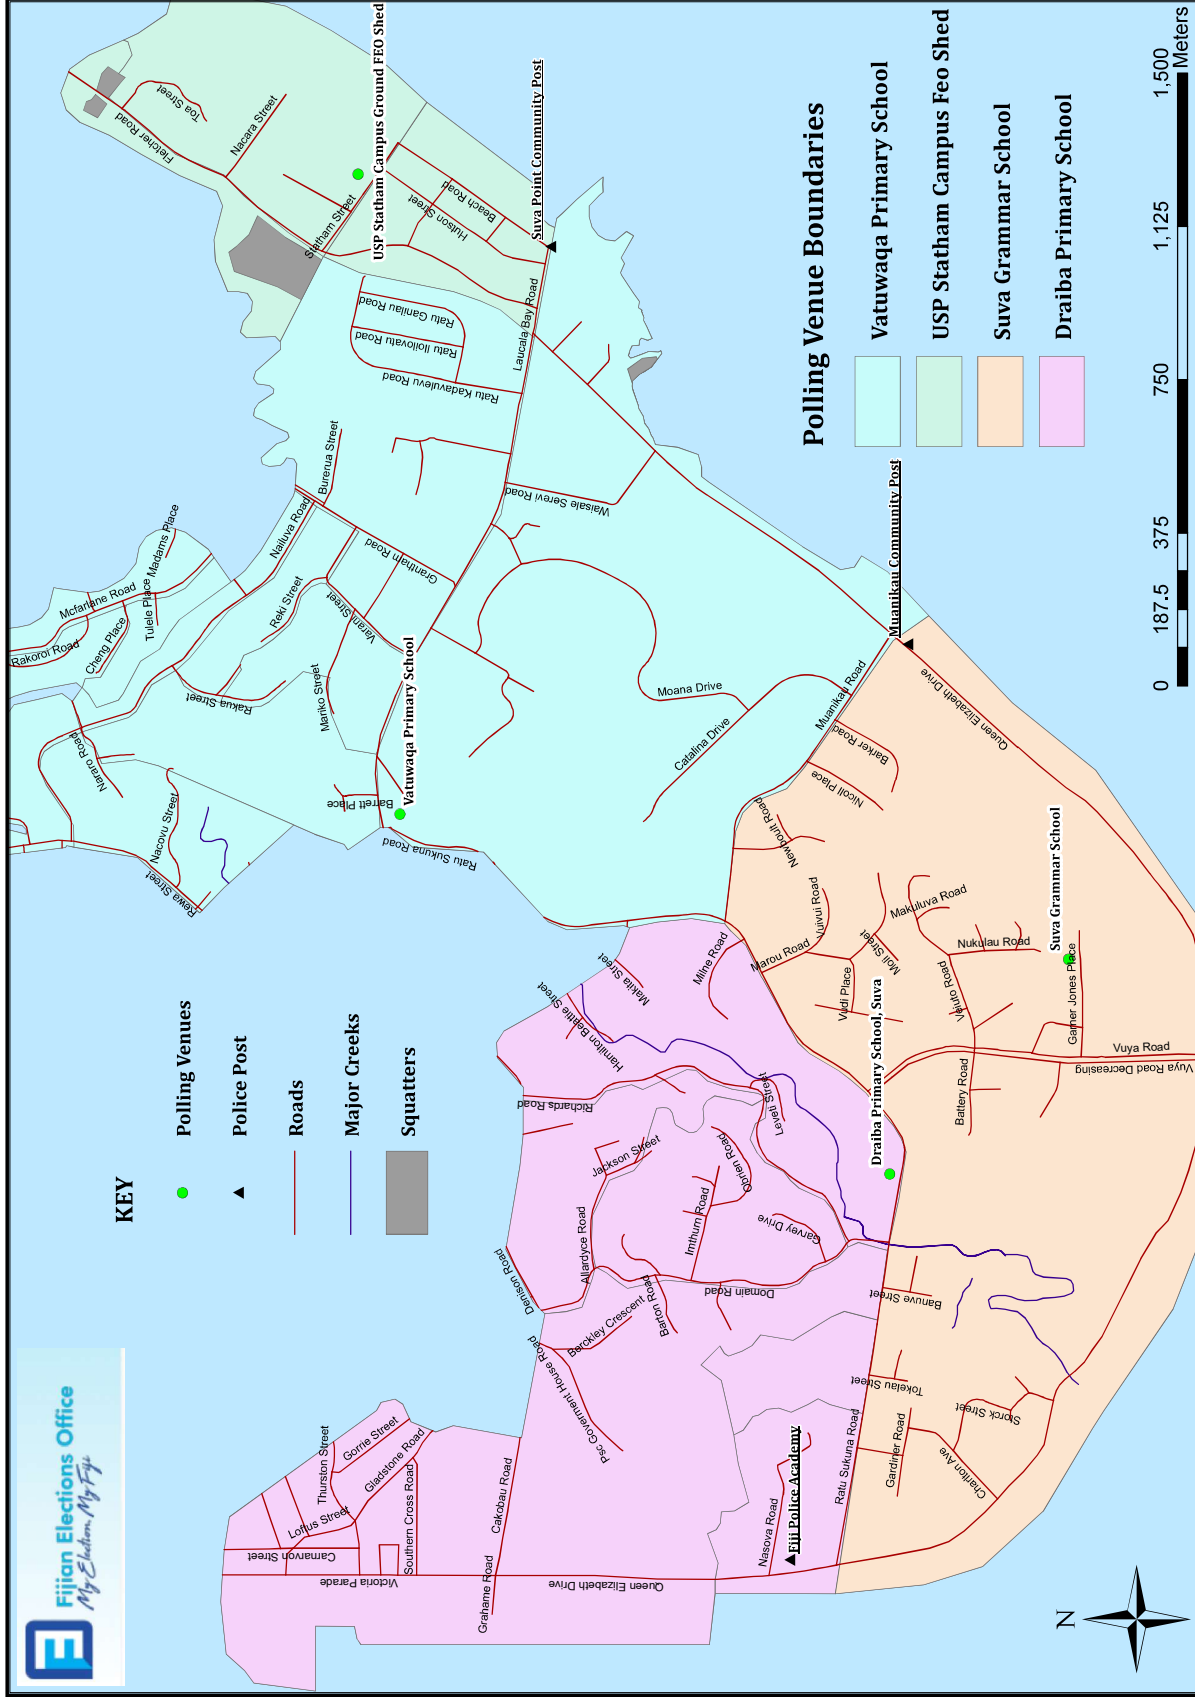

# HUB: Muanikau Police Post

<p><b>Draiba Primary School</b>  <b>7.30am,</b>  <b>8.30am,</b>  <b>9.30am,</b>  <b>10.30am,</b>  <b>12.30pm,</b>  <b>and</b>  <b>4.00pm</b></p>	<p><b><u>BUS 1 ROUTE - Muanikau Police Post Hub</u></b>  Start pickup from Polling Venue Vatuwaqa Primary School and travel through Ratu Sukuna Road to Polling Venue Draiba Primary School. Drop off and turn right to Domain Road. Travel up Domain and turn right to Denison and Right to Duncan Road and then right to Richards. Exit from Richards back to Polling Venue; Draiba Primary School. Dropoff voters and further turn right to Vuya Road to Polling Venue; Suva Grammar. Drop off voters and then join to Queen Elizabeth Drive. Turn Left to Muanikau Road towards Sukanaivalu Junction. Turn right Polling Venue Vatuwaqa Primary School. From Vatuwaqa Primary School and turn left to Sukana Road towards Draiba Primary School. Stop at Vuya Road and Sukuna Road Junction. Drop off voters to Polling Venue; Draiba Primary School. Turn left to Vuya Road and stop at Suva Grammar School Busstop. Drop off voters to Suva Grammar School and proceed through Queen Elizabeth Drive joining to Laucala Bay Road right up to Polling Venue; Vatuwaqa Primary.</p> <p><b>Polling Venue:</b> Vatuwaqa Primary School, Draiba Primary School, Suva, Suva Grammar School.</p>	 <p><b>Mr Shameen Khan</b>  <b>8686382</b></p>
<p><b>USP Statham Campus</b>  <b>7.30am,</b>  <b>8.30am,</b>  <b>9.30am,</b>  <b>10.30am,</b>  <b>12.30pm,</b>  <b>and</b>  <b>4.00pm</b></p>	<p><b><u>BUS 2 ROUTE- Muanikau Police Post Hub</u></b>  Start from FRCA bus stop travel, through Queen Elizabeth Drive joining to Laucala Bay Road. Turn right towards Suva Point and left to Fletcher Road. Turnaround from Viria East and West junction. Return and turn left at Laucala Bay Road (Towards Suva Point) and turn left to Beach Road towards Polling Venue; USP Statham Campus Ground FEO Shed. Drop off Voters and proceed back through Beach Road to Laucala Bay Road. Travel through Laucala Bay and turn right to Grantham Road and turn left to Nailuva Road joining Rewa Street. Turn left towards Flagstaff roundabout. From roundabout turn left to Vatuwaqa Primary School. Drop voters and travel through Sukuna Road back to FRCA Bus stop.</p> <p><b>Polling Venues:</b> USP Statham Campus Ground FEO Shed, Vatuwaqa Primary School.</p>	 <p><b>Ms Filomena Wilson</b>  <b>2047331</b></p>