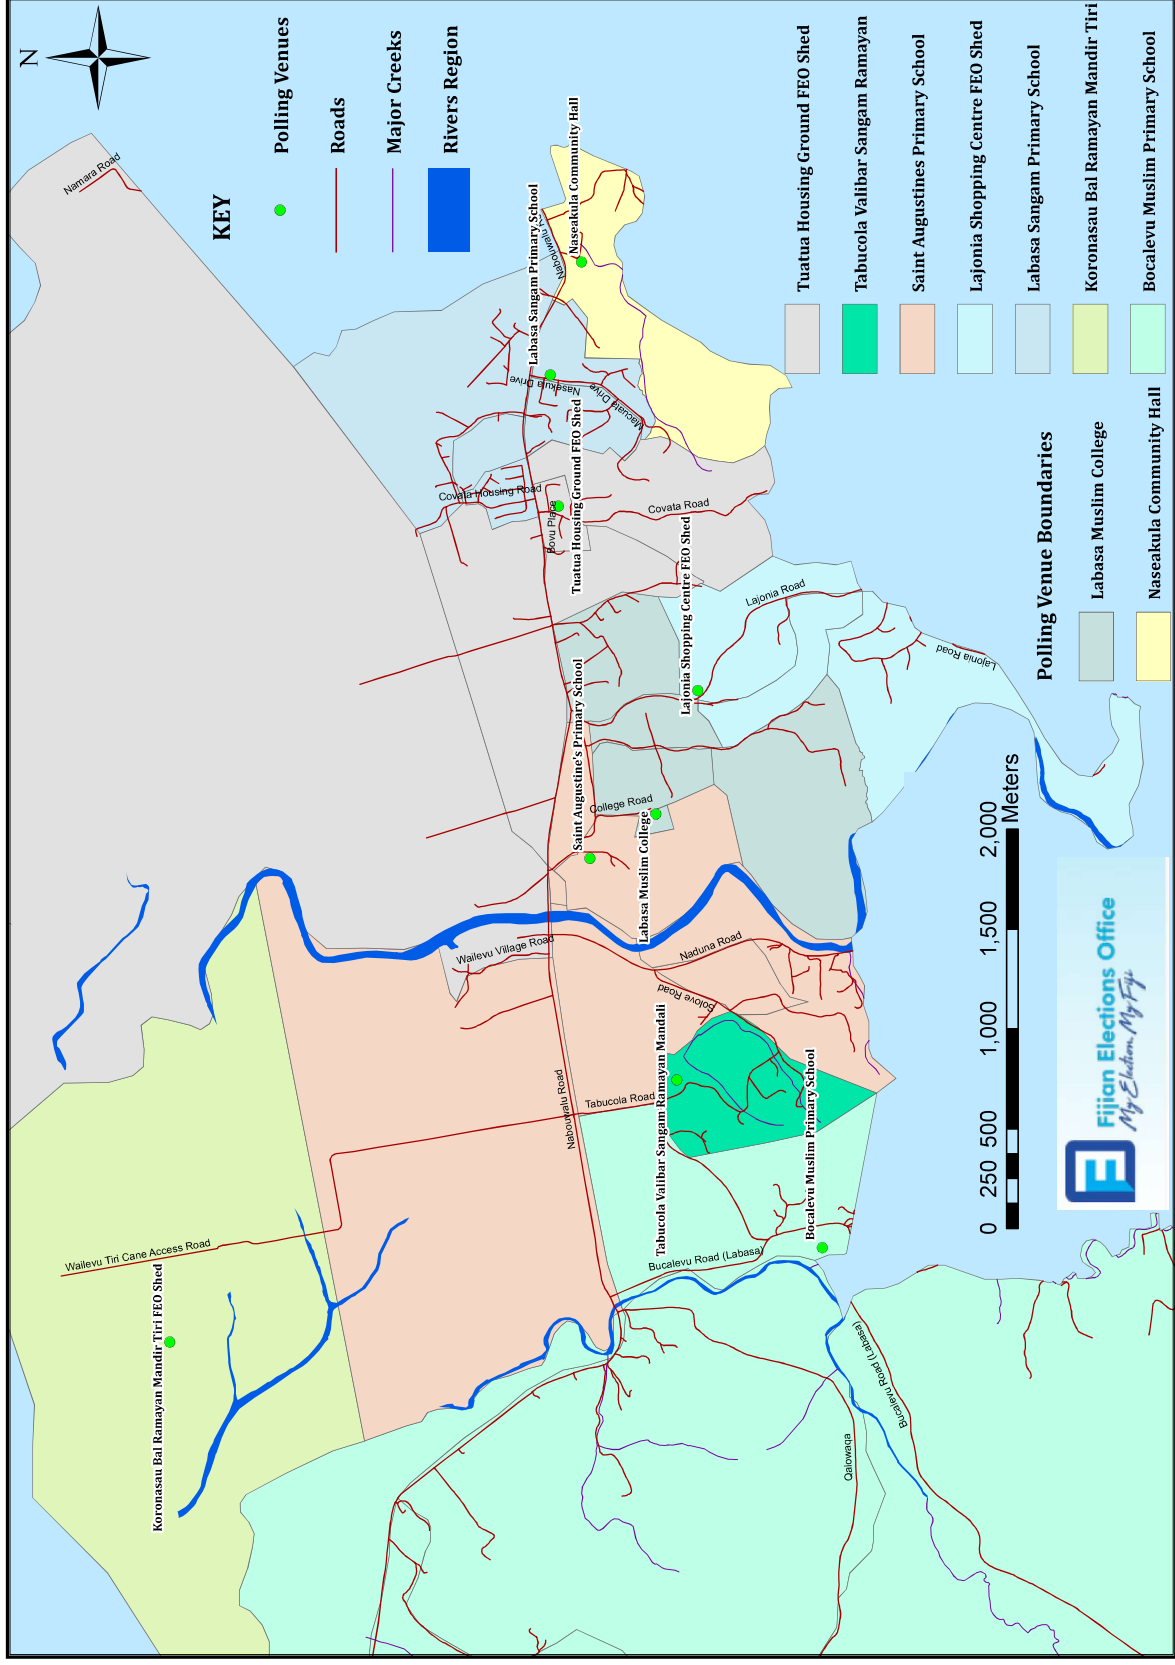

HUB: Delailabasa Police Post

<p>Bocalevu Muslim Primary 7.30am, 9.30am, 12.30pm, and 4.00pm</p>	<p><u>BUS 1 ROUTE -Delailabasa Police Post Hub</u> Commence from Vatudova ice cream shop, then to Qelewaqa road and turn into Bocalevu Rd. Follow Bocalevu Bua route and upon return turn into Tabucola Rd. Follow Tabucola Rd and return from Airport Rd junction. Travel to the main road from Tabucola Valibar and follow the main road to Wailevu Village. From Wailevu Village drop at Saint Augustines Primary. Continue towards Muslim College. Then travel to Abua road and exit onto Lajonia Rd and travel up Lajonia Rd, following the Lajonia Bus Route. Return from Lajonia and turn into Local Timber Rd. Exit Local Timber Rd and continue towards Tuatua Housing. Exit Tuatua Housing and follow Western Wreckers Rd. Exit Western Wreckers and follow Delailabasa Bus Route. Exit Delailabasa Bus Route and continue towards Naseakula Village. Then follow the route back.</p> <p>Polling Venues: Bocalevu Muslim Primary, Tabucola Valibar Ramayan Mandir, Saint Augustines Primary School, Labasa Muslim College, Lajoinia Shopping Centre, Tuatua Housing Ground FEO Shed, Labasa Sangam Primary.</p>	 <p>Mr Baram Deo 9557711</p>
<p>Labasa Sangam Primary 7.30am, 9.30am, 12.30pm, and 4.00pm</p>	<p><u>BUS 2 ROUTE-Delailabasa Police Post Hub</u> Commence from Naseakula bus stop. Follow Delailabasa bus route. Go through Western Wreckers Route and Tuatua Bus Route. Depart Tuatua and travel towards Lajonia, turn in through Local Timber bus route, then towards Lajonia Bus route. Return and turn into Abua Road. Exit and drop off at Labasa Muslim College Rd, continue to St Augustine. Follow main Rd and turn into Airport Rd and return from Airport junction to Wailevu Village, then to Tabucola Rd. Turn into Mandir and return from Airport Rd junction. Travel towards Bocalevu Primary and follow Bocalevu Bua route. Return to Main Rd and follow Qelewaqa bus route. Then follow Labasa - Seaqaqa Highway. Turn around from Vatudova ice cream shop.</p> <p>Polling Venues: Bocalevu Muslim Primary, Tabucola Valibar Ramayan Mandir, Saint Augustines Primary School, Labasa Muslim College, Lajoinia Shopping Centre, Tuatua Housing Ground FEO Shed, Labasa Sangam Primary.</p>	 <p>Mr Dewan Chand 9882004</p>