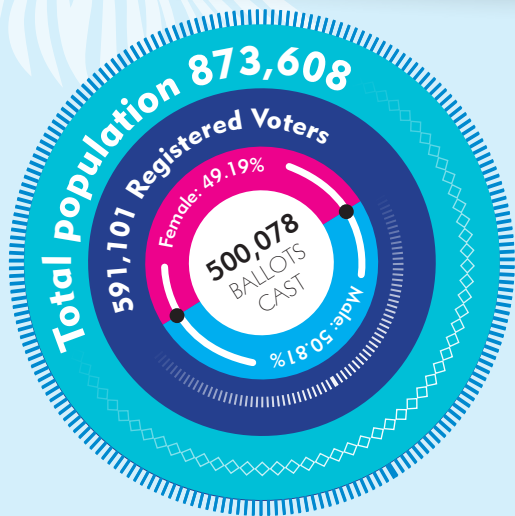

# Fijian Election Snapshot 2014 GENERAL ELECTION

17 September  
**2014**

**50 SEATS**

FJI : Total of 333 Islands & Land Area of 18,376 sq km

**84.6%**  
**VOTER TURNOUT**

**0.75%**  
**INVALID VOTES**

**192,071**  
**First Time Voters**

## Votes Received

**POLLING DAY WORKERS**

**15,609** Applications  
**9,030** Appointed

**959**  
TRAINING SESSIONS