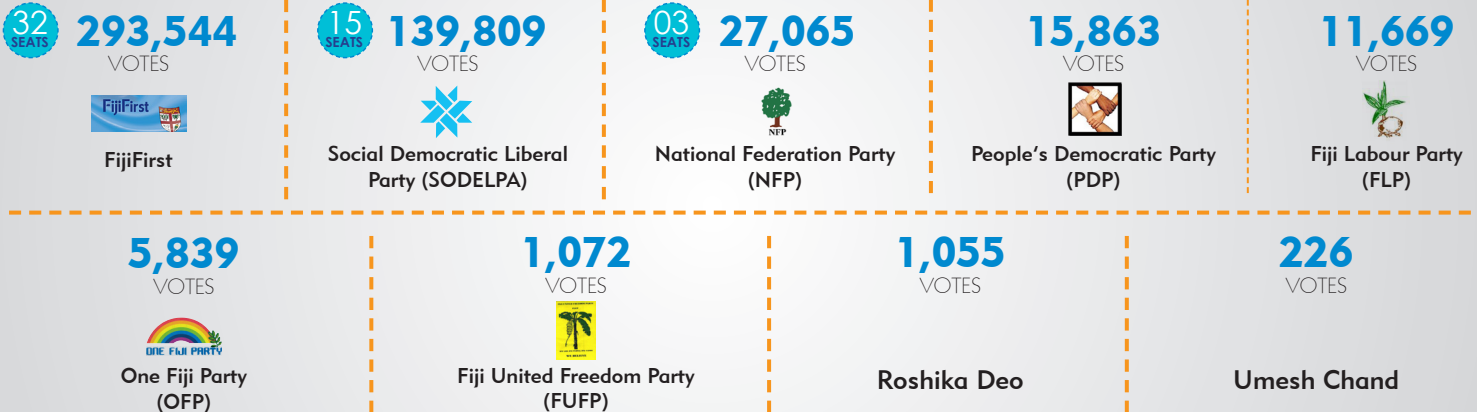

# Fijian Election Snapshot 2014 GENERAL ELECTION

17 September  
**2014**

**50 SEATS**

FJI : Total of 333 Islands & Land Area of 18,376 sq km

**84.6%**  
**VOTER TURNOUT**

**0.75%**  
**INVALID VOTES**

**192,071**  
**First Time Voters**

## Votes Received

**POLLING DAY WORKERS**

**15,609** Applications  
**9,030** Appointed

**959**  
TRAINING SESSIONS